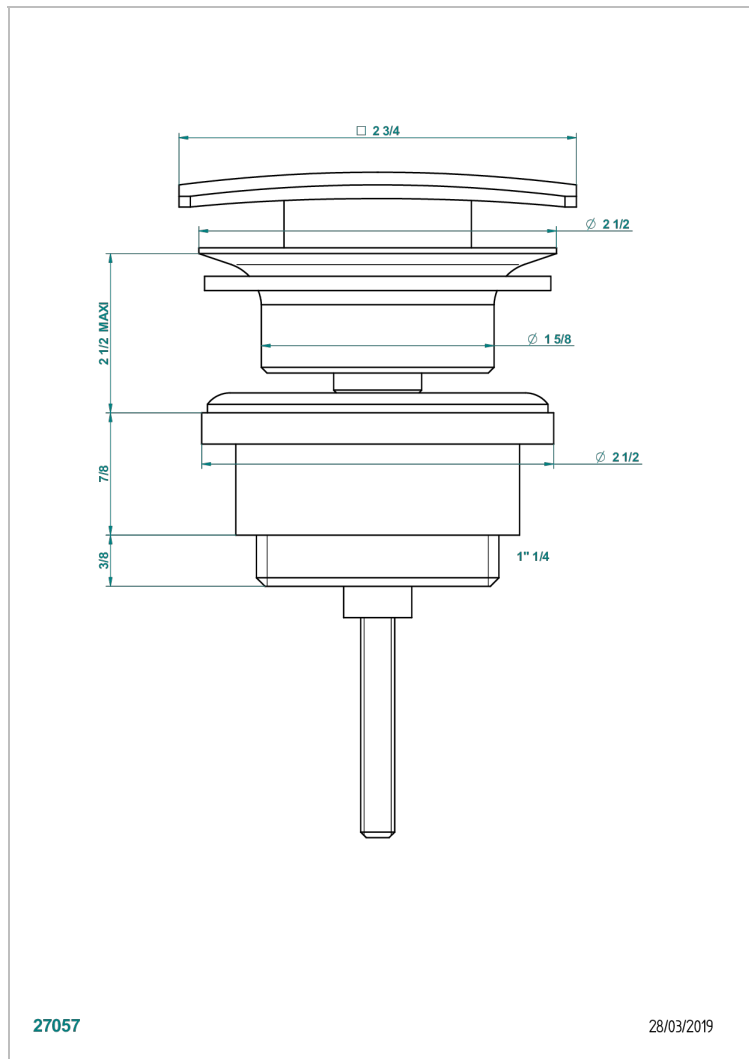

# METROPOLIS BLACK CRYSTAL WITH LEVER

A2M-316C

Square click waste

## CHARACTERISTIC

- Métropolis Black crystal with lever
- Square click waste