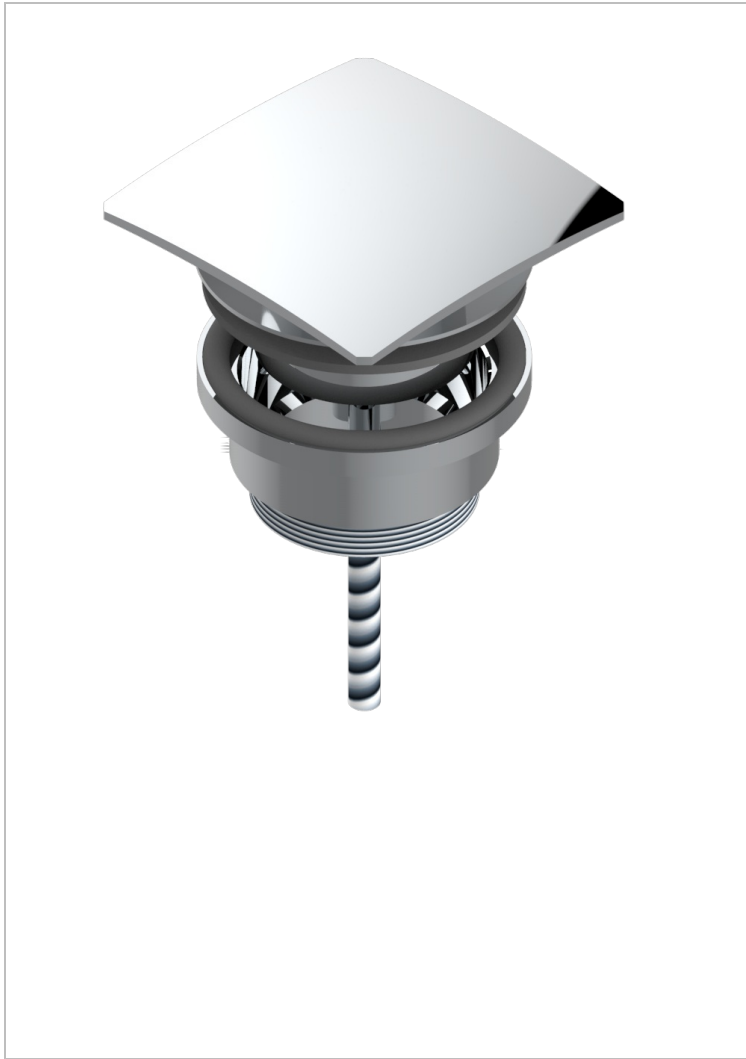

# METROPOLIS BLACK CRYSTAL

A2L-316C

Square click waste

THG<sup>®</sup>  
PARIS

## CHARACTERISTIC

- Métropolis Black crystal
- Square click waste

## AVAILABLE FINITIONS

Antique nickel - H28  
Black ceram - D30  
Blush PVD - H62  
Brass color PVD - H49  
Brown bronze color PVD - F33  
Gold color PVD - H52

Graphite PVD - H64  
Matt Umber PVD - H67  
Matt blush PVD - H60  
Matt brass color PVD - H50  
Matt brown bronze color PVD - F34  
Matt chrome - C02