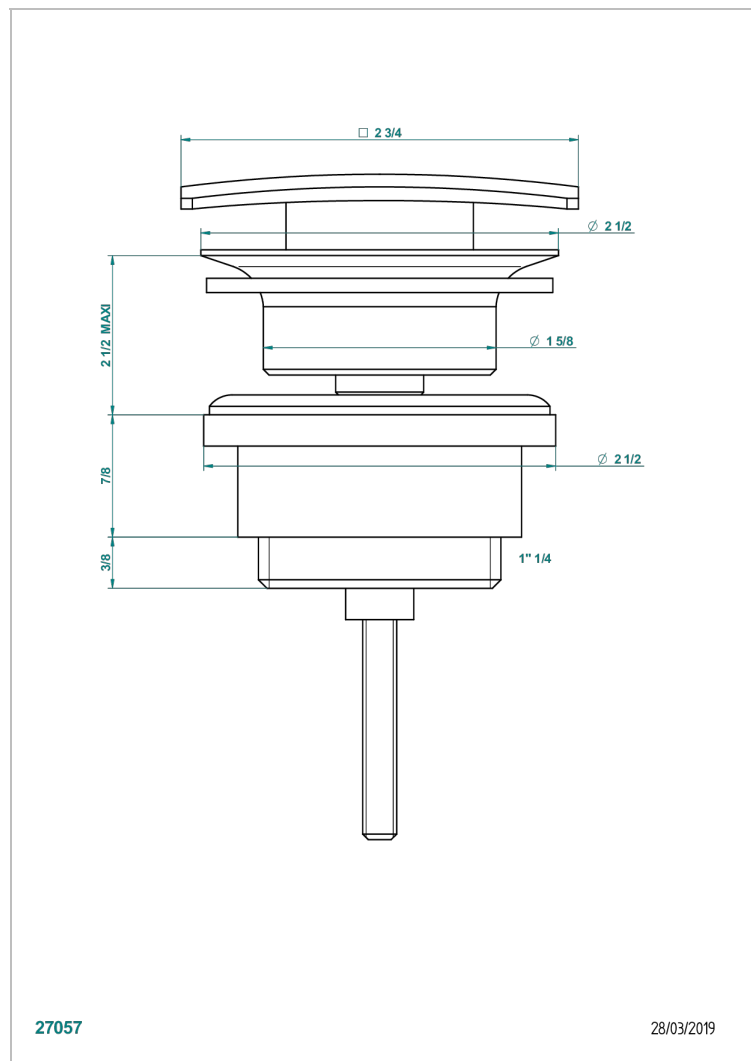

METROPOLIS BLACK CRYSTAL

A2L-316C

Square click waste

CHARACTERISTIC

- Métropolis Black crystal
- Square click waste

AVAILABLE FINITIONS

Antique nickel - H28
Black ceram - D30
Blush PVD - H62
Brass color PVD - H49
Brown bronze color PVD - F33
Gold color PVD - H52