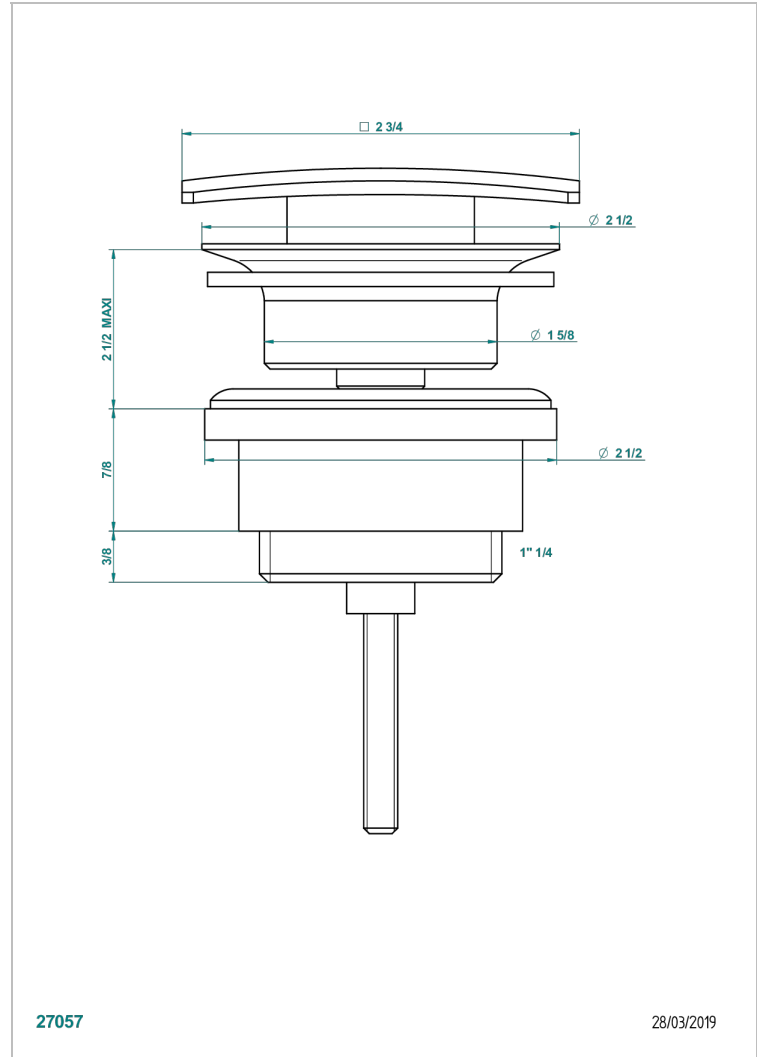

METROPOLIS BLACK CRYSTAL

A2L-316C

Square click waste

THG[®]
PARIS

CHARACTERISTIC

- Métropolis Black crystal
- Square click waste

AVAILABLE FINITIONS

Antique nickel - H28
Black ceram - D30
Blush PVD - H62
Brass color PVD - H49
Brown bronze color PVD - F33
Gold color PVD - H52