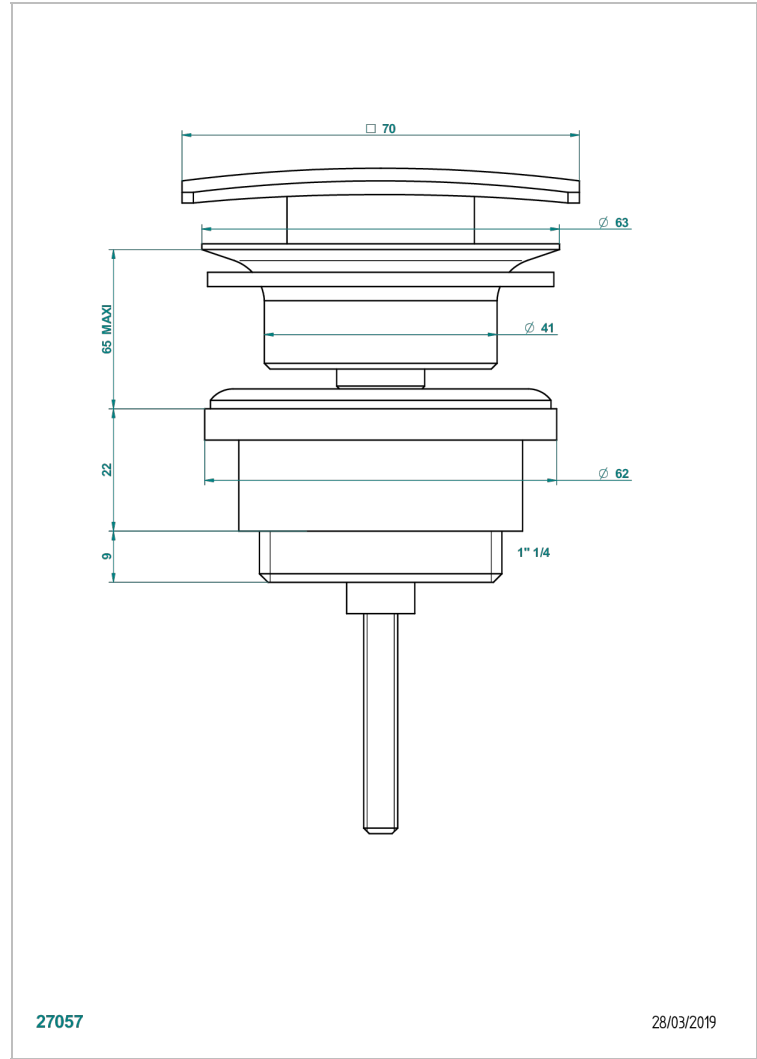

METROPOLIS BLACK CRYSTAL

A2L-316C

Square click waste

THG[®]
PARIS

CHARACTERISTIC

- Métropolis Black crystal
- Square click waste

AVAILABLE FINITIONS

Antique nickel - H28
Black ceram - D30
Blush PVD - H62
Brass color PVD - H49
Brown bronze color PVD - F33
Gold color PVD - H52