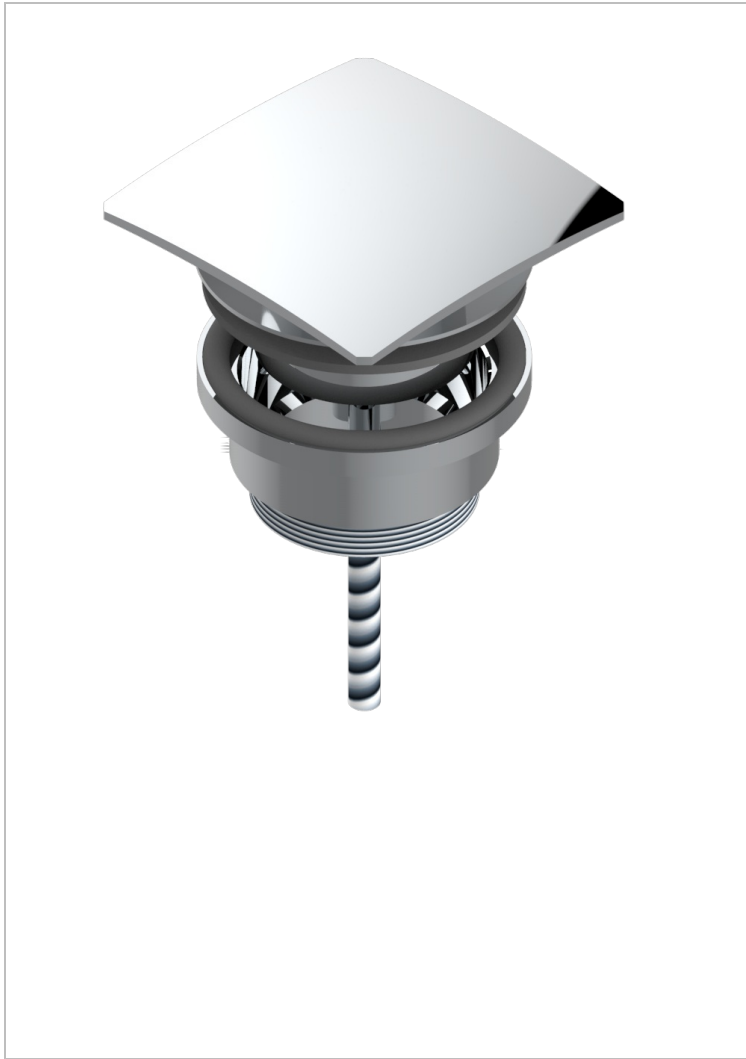

METROPOLIS BLACK CRYSTAL

A2L-316C

Square click waste

THG[®]
PARIS

CHARACTERISTIC

- Métropolis Black crystal
- Square click waste

AVAILABLE FINITIONS

Antique nickel - H28
Black ceram - D30
Blush PVD - H62
Brass color PVD - H49
Brown bronze color PVD - F33
Gold color PVD - H52

Graphite PVD - H64
Matt Umber PVD - H67
Matt blush PVD - H60
Matt brass color PVD - H50
Matt brown bronze color PVD - F34
Matt chrome - C02

Matt gold - F07
Matt gold color PVD - H53
Matt graphite PVD - H65
Matt nickel (color finish) - C01
Matt nickel color PVD - H56
Nickel color PVD - H55

Polished chrome (color finish) - A02
Polished chrome / Polished gold (color finish) - G02
Polished gold (color finish) - F01
Polished nickel - B01
Soft gold - F30
Soft matt gold - F31
Umber PVD - H66