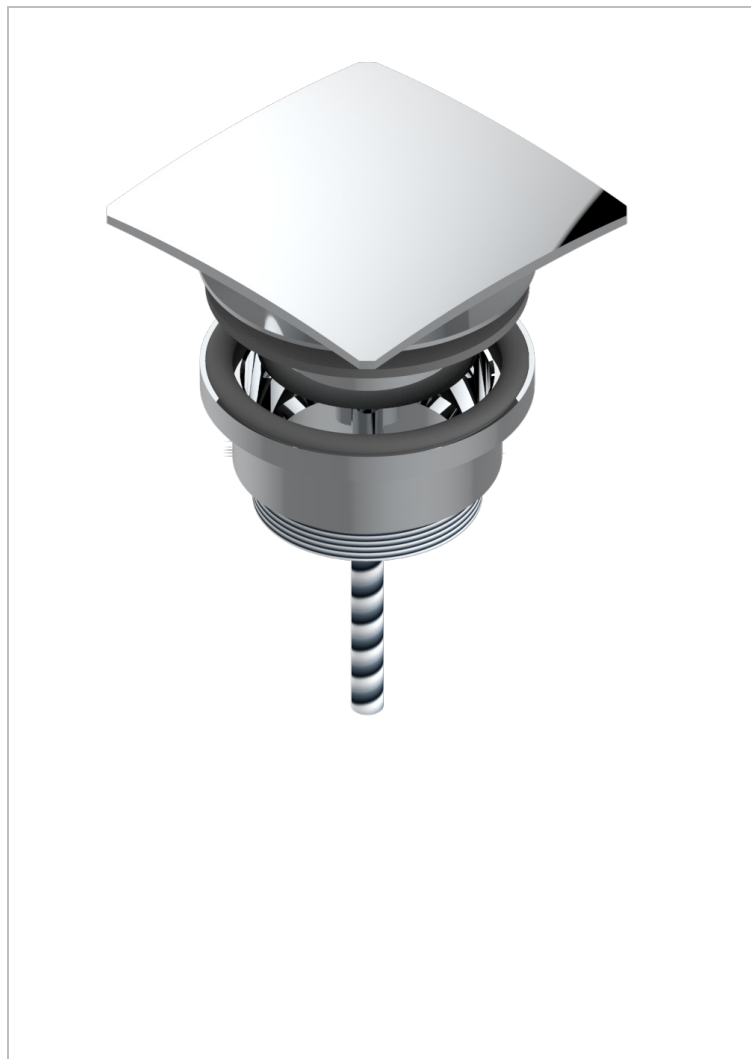

# METROPOLIS BLACK CRYSTAL

A2L-316C

Square click waste

THG<sup>®</sup>  
PARIS

27057

28/03/2019

## CHARACTERISTIC

- Métropolis Black crystal
- Square click waste

## AVAILABLE FINITIONS

Antique nickel - H28  
Black ceram - D30  
Blush PVD - H62  
Brass color PVD - H49  
Brown bronze color PVD - F33  
Gold color PVD - H52

Graphite PVD - H64  
Matt Umber PVD - H67  
Matt blush PVD - H60  
Matt brass color PVD - H50  
Matt brown bronze color PVD - F34  
Matt chrome - C02