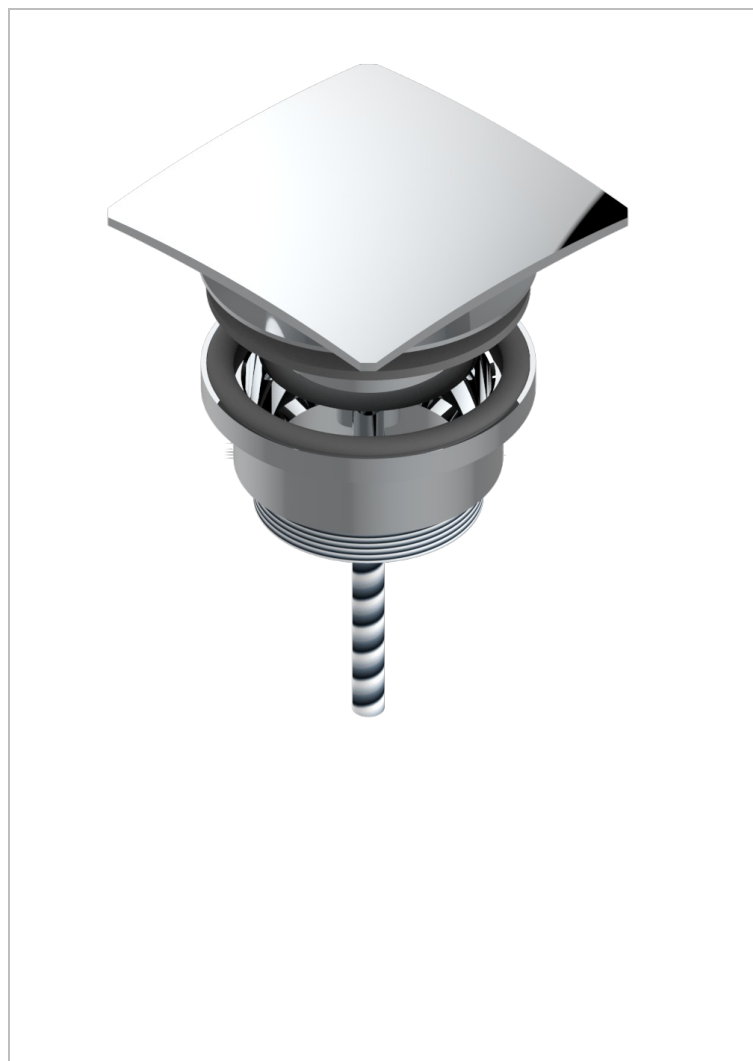

METROPOLIS CLEAR CRYSTAL WITH LEVER

A2B-316C

Square click waste

CHARACTERISTIC

- Métropolis Clear crystal with lever
- Square click waste

AVAILABLE FINITIONS

Antique nickel - H28
Black ceram - D30
Blush PVD - H62
Brass color PVD - H49
Brown bronze color PVD - F33
Gold color PVD - H52

Graphite PVD - H64
Matt Umber PVD - H67
Matt blush PVD - H60
Matt brass color PVD - H50
Matt brown bronze color PVD - F34
Matt chrome - C02

Matt gold - F07
Matt gold color PVD - H53
Matt graphite PVD - H65
Matt nickel (color finish) - C01
Matt nickel color PVD - H56
Nickel color PVD - H55

Polished chrome (color finish) - A02
Polished chrome / Polished gold (color finish) - G02
Polished gold (color finish) - F01
Polished nickel - B01
Soft gold - F30
Soft matt gold - F31
Umber PVD - H66