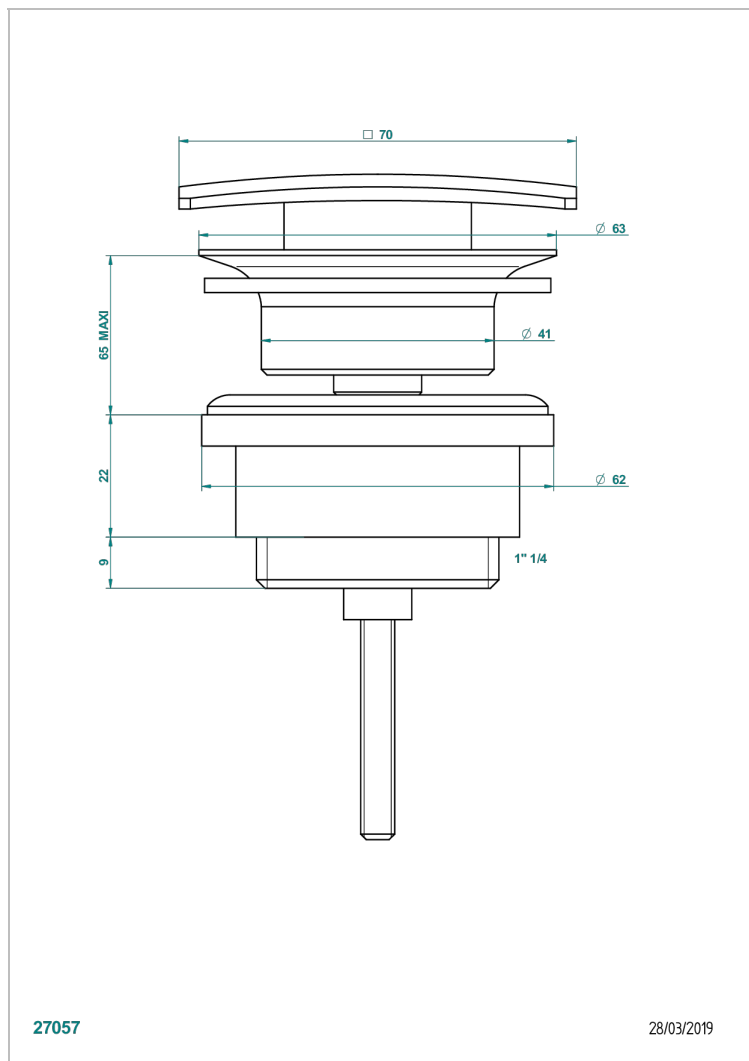

METROPOLIS CLEAR CRYSTAL WITH LEVER

A2B-316C

Square click waste

CHARACTERISTIC

- Métropolis Clear crystal with lever
- Square click waste

AVAILABLE FINITIONS

Antique nickel - H28
Black ceram - D30
Blush PVD - H62
Brass color PVD - H49
Brown bronze color PVD - F33
Gold color PVD - H52