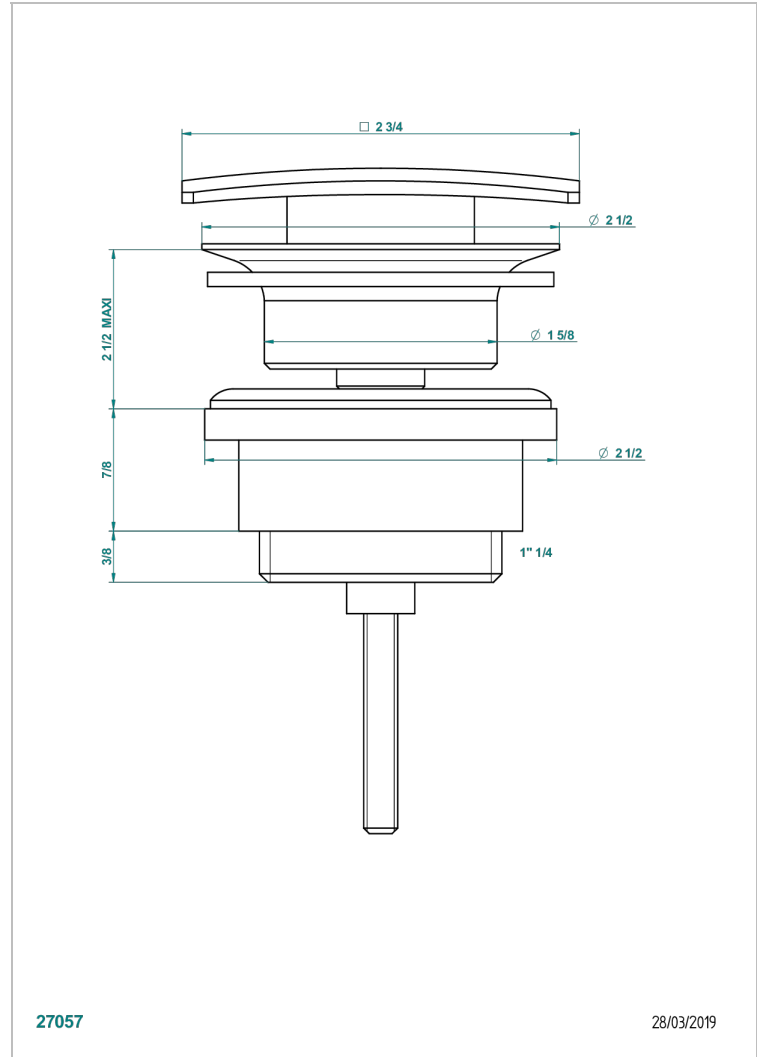

METROPOLIS CLEAR CRYSTAL WITH LEVER

A2B-316C

Square click waste

27057

28/03/2019

CHARACTERISTIC

- Métropolis Clear crystal with lever
- Square click waste

AVAILABLE FINITIONS