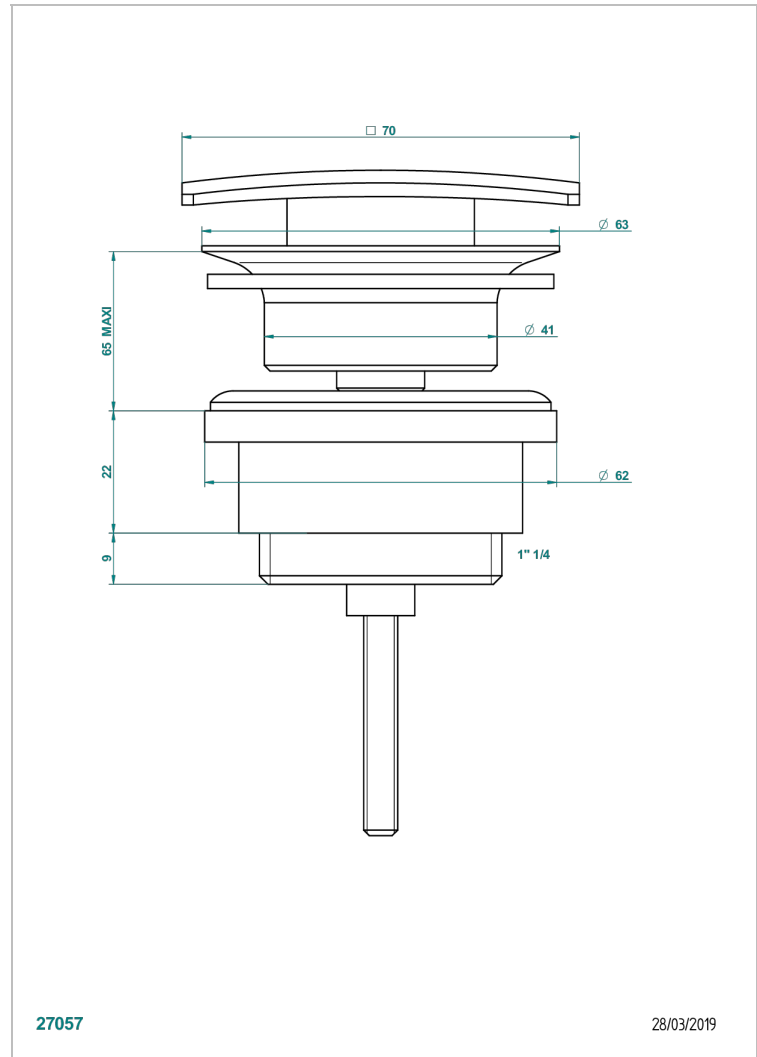

METROPOLIS CLEAR CRYSTAL

A2A-316C

Square click waste

THG[®]
PARIS

27057

28/03/2019

CHARACTERISTIC

- Métropolis Clear crystal
- Square click waste

AVAILABLE FINITIONS

Antique nickel - H28
Black ceram - D30
Blush PVD - H62
Brass color PVD - H49
Brown bronze color PVD - F33
Gold color PVD - H52

Graphite PVD - H64
Matt Umber PVD - H67
Matt blush PVD - H60
Matt brass color PVD - H50
Matt brown bronze color PVD - F34
Matt chrome - C02