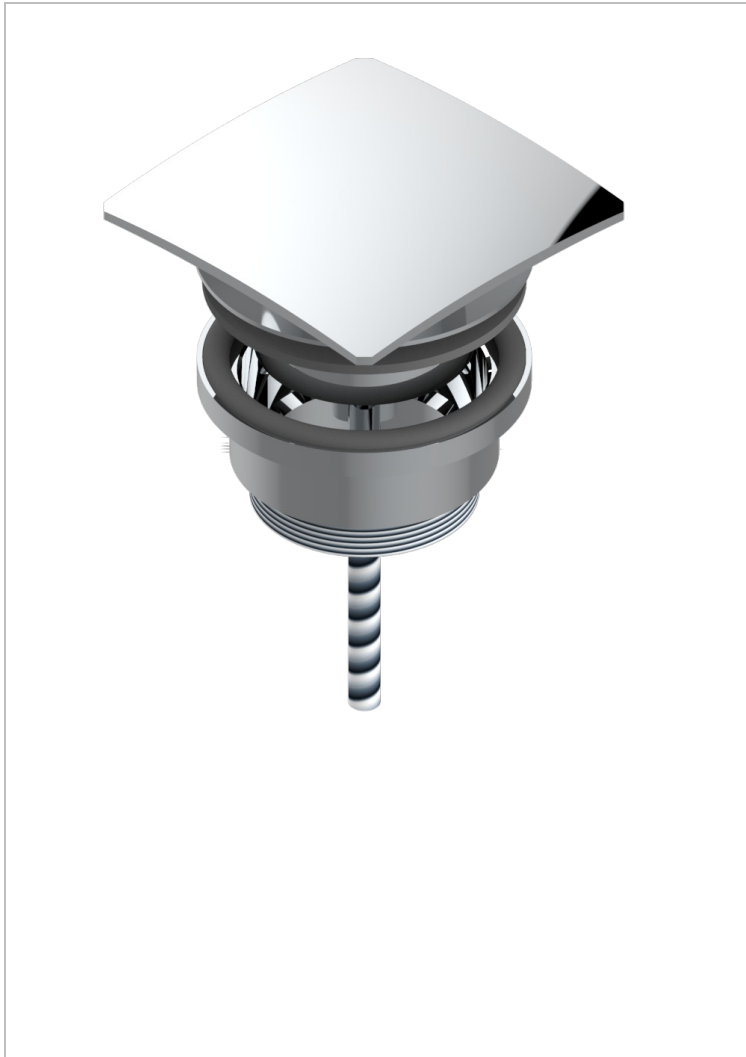

METROPOLIS CLEAR CRYSTAL

A2A-316C

Square click waste

THG[®]
PARIS

CHARACTERISTIC

- Métropolis Clear crystal
- Square click waste

AVAILABLE FINITIONS

Antique nickel - H28
Black ceram - D30
Blush PVD - H62
Brass color PVD - H49
Brown bronze color PVD - F33
Gold color PVD - H52

Graphite PVD - H64
Matt Umber PVD - H67
Matt blush PVD - H60
Matt brass color PVD - H50
Matt brown bronze color PVD - F34
Matt chrome - C02

Matt gold - F07
Matt gold color PVD - H53
Matt graphite PVD - H65
Matt nickel (color finish) - C01
Matt nickel color PVD - H56
Nickel color PVD - H55

Polished chrome (color finish) - A02
Polished chrome / Polished gold (color finish) - G02
Polished gold (color finish) - F01
Polished nickel - B01
Soft gold - F30
Soft matt gold - F31
Umber PVD - H66