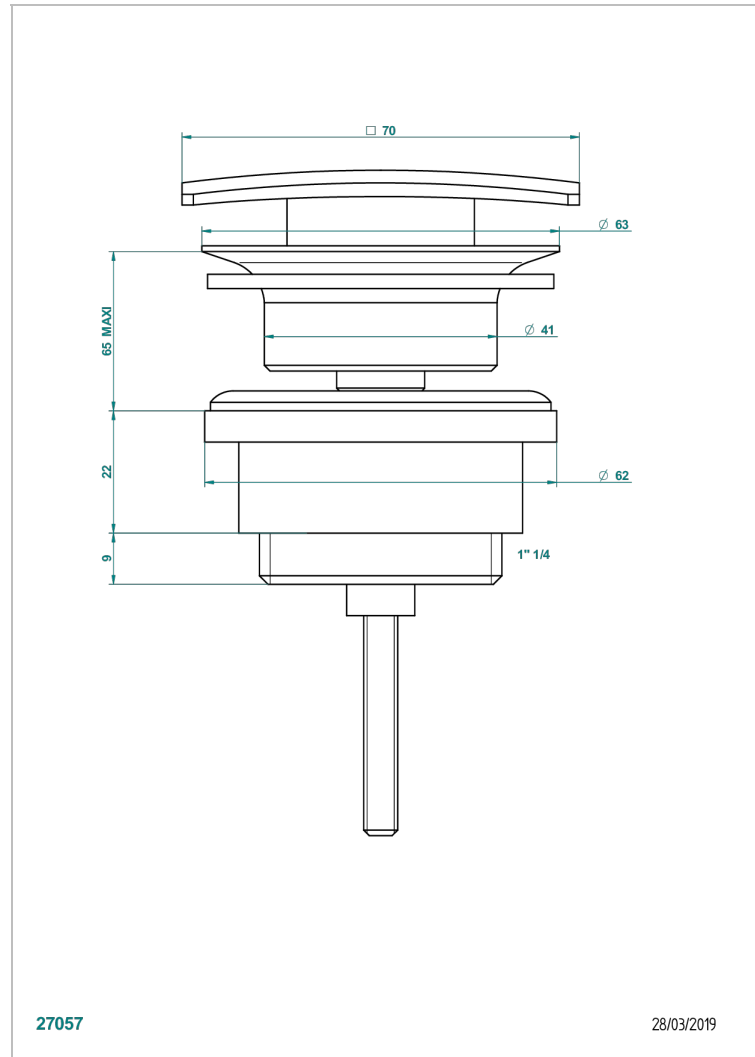

METROPOLIS CLEAR CRYSTAL

A2A-316C

Square click waste

THG[®]
PARIS

CHARACTERISTIC

- Métropolis Clear crystal
- Square click waste

AVAILABLE FINITIONS

Antique nickel - H28
Black ceram - D30
Blush PVD - H62
Brass color PVD - H49
Brown bronze color PVD - F33
Gold color PVD - H52