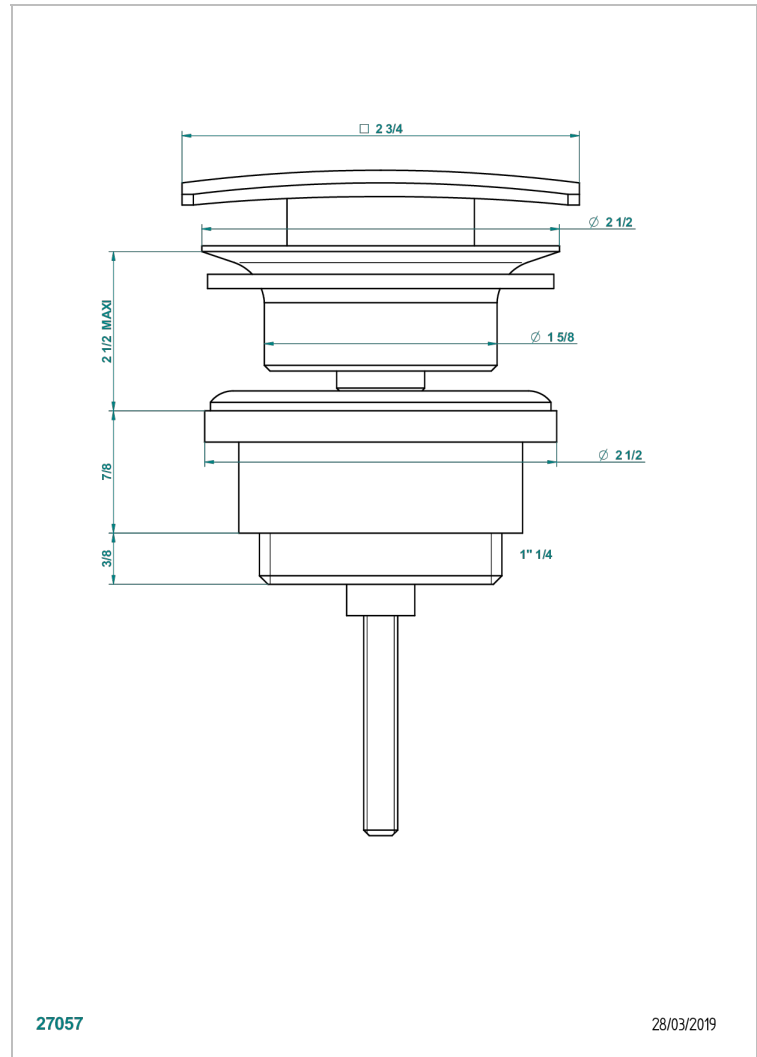

METROPOLIS CLEAR CRYSTAL

A2A-316C

Square click waste

CHARACTERISTIC

- Métropolis Clear crystal
- Square click waste

AVAILABLE FINITIONS

Antique nickel - H28
Black ceram - D30
Blush PVD - H62
Brass color PVD - H49
Brown bronze color PVD - F33
Gold color PVD - H52