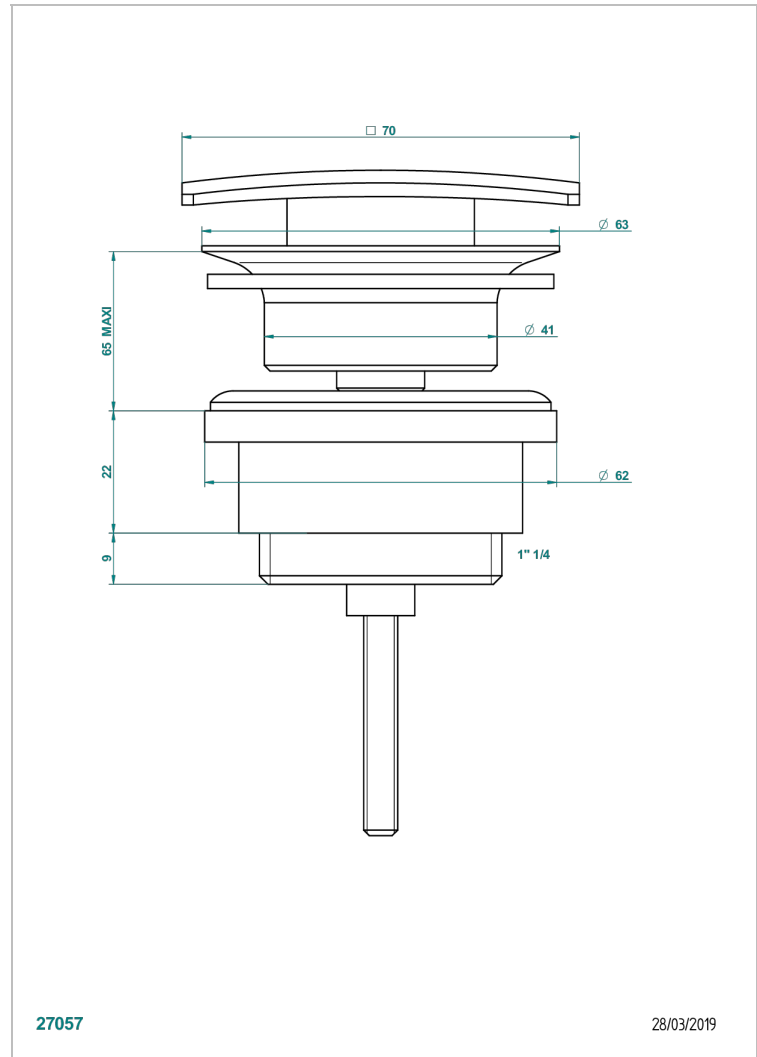

METROPOLIS CLEAR CRYSTAL

A2A-316C

Square click waste

THG[®]
PARIS

CHARACTERISTIC

- Métropolis Clear crystal
- Square click waste

AVAILABLE FINITIONS

Antique nickel - H28
Black ceram - D30
Blush PVD - H62
Brass color PVD - H49
Brown bronze color PVD - F33
Gold color PVD - H52