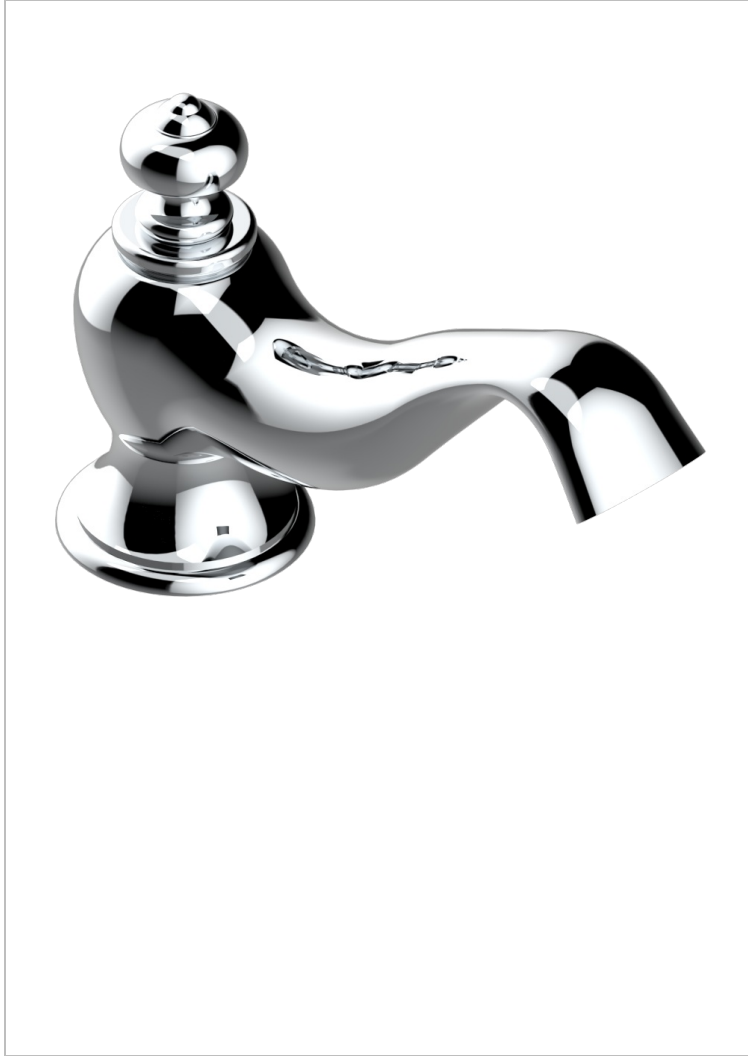

BROADWAY WITH WHITE PORCELAIN LEVER HANDLES

A04-29

Roman tub spout

CHARACTERISTIC

- Broadway with white porcelain lever handles
- Roman tub spout

AVAILABLE FINITIONS

Black ceram - D30
Blush PVD - H62
Brass color PVD - H49
Brown bronze color PVD - F33
Chrome polished - A02
Chrome polished / gold polished - G02

Copper antique matt, coated - H07
Gold color PVD - H52
Gold mat - F07
Gold polished - F01
Graphite PVD - H64
Light coated bronze - D01

Matt Umber PVD - H67
Matt blush PVD - H60
Matt brass color PVD - H50
Matt brown bronze color PVD - F34
Matt chrome (American satin) - C02
Matt gold color PVD - H53

Matt graphite PVD - H65
Matt nickel (American satin) - C01
Matt nickel color PVD - H56
Natural smoked Brass - A13
Nickel antique / Sovereign - H28
Nickel color PVD - H55

Nickel polished - B01
Soft gold - F30
Soft matt gold - F31
Umber PVD - H66