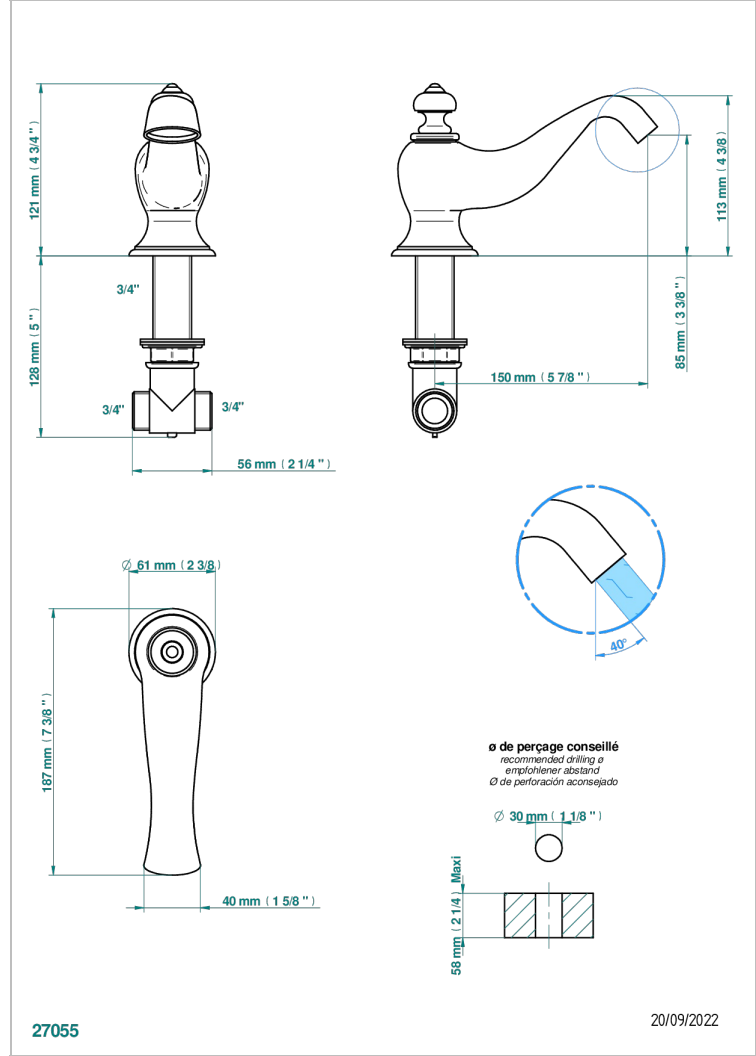

BROADWAY WITH WHITE PORCELAIN LEVER HANDLES

A04-29

Roman tub spout

CHARACTERISTIC

- Broadway with white porcelain lever handles
- Roman tub spout

AVAILABLE FINITIONS

Black ceram - D30
Blush PVD - H62
Brass color PVD - H49
Brown bronze color PVD - F33
Chrome polished - A02
Chrome polished / gold polished - G02