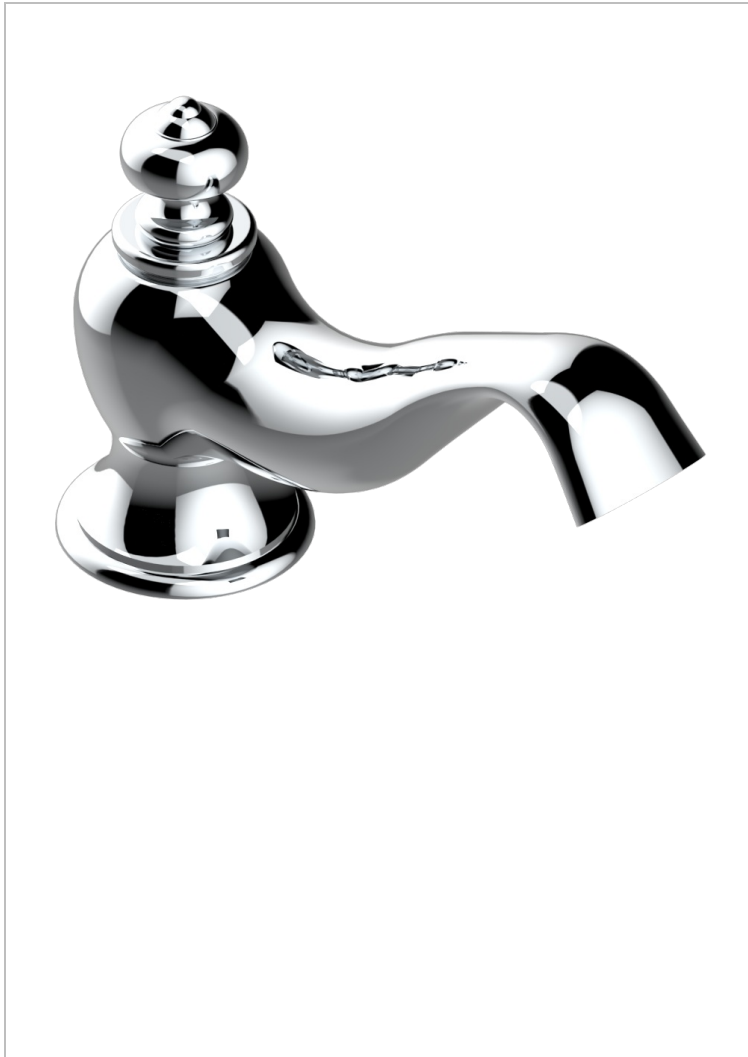

BROADWAY WITH LEVER

A04-29

Rim mounted bath spout, goliath

CHARACTERISTIC

- Broadway with Lever
- Rim mounted bath spout, goliath

AVAILABLE FINITIONS

Antique nickel - H28
Black ceram - D30
Blush PVD - H62
Brass color PVD - H49
Brown bronze color PVD - F33
Gold color PVD - H52

Graphite PVD - H64
Lacquered light bronze - D01
Matt Umber PVD - H67
Matt blush PVD - H60
Matt brass color PVD - H50
Matt brown bronze color PVD - F34

Matt chrome - C02
Matt gold - F07
Matt gold color PVD - H53
Matt graphite PVD - H65
Matt nickel (color finish) - C01
Matt nickel color PVD - H56

Natural smoked Brass - A13
Nickel color PVD - H55
Polished chrome (color finish) - A02
Polished chrome / Polished gold (color finish) - G02
Polished gold (color finish) - F01
Polished nickel - B01

Soft gold - F30
Soft matt gold - F31
Umber PVD - H66
Varnished matt antique red copper (color finish) - H07