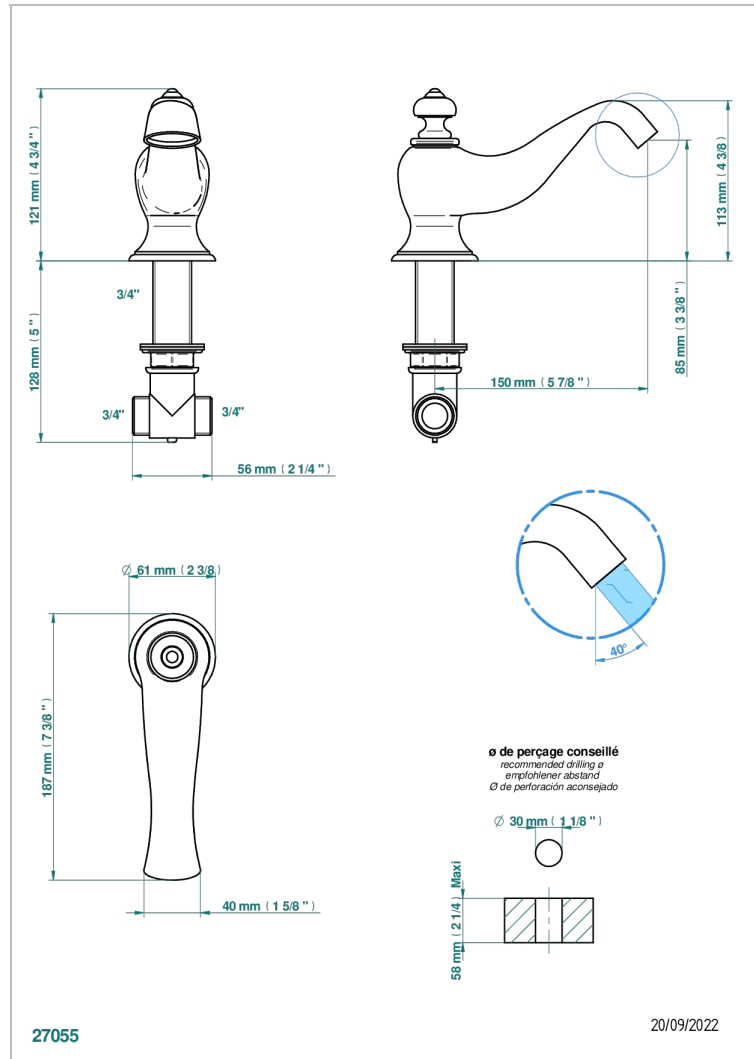

BROADWAY WITH LEVER

A04-29

Rim mounted bath spout, goliath

CHARACTERISTIC

- Broadway with Lever
- Rim mounted bath spout, goliath

AVAILABLE FINITIONS

Antique nickel - H28
Black ceram - D30
Blush PVD - H62
Brass color PVD - H49
Brown bronze color PVD - F33
Gold color PVD - H52