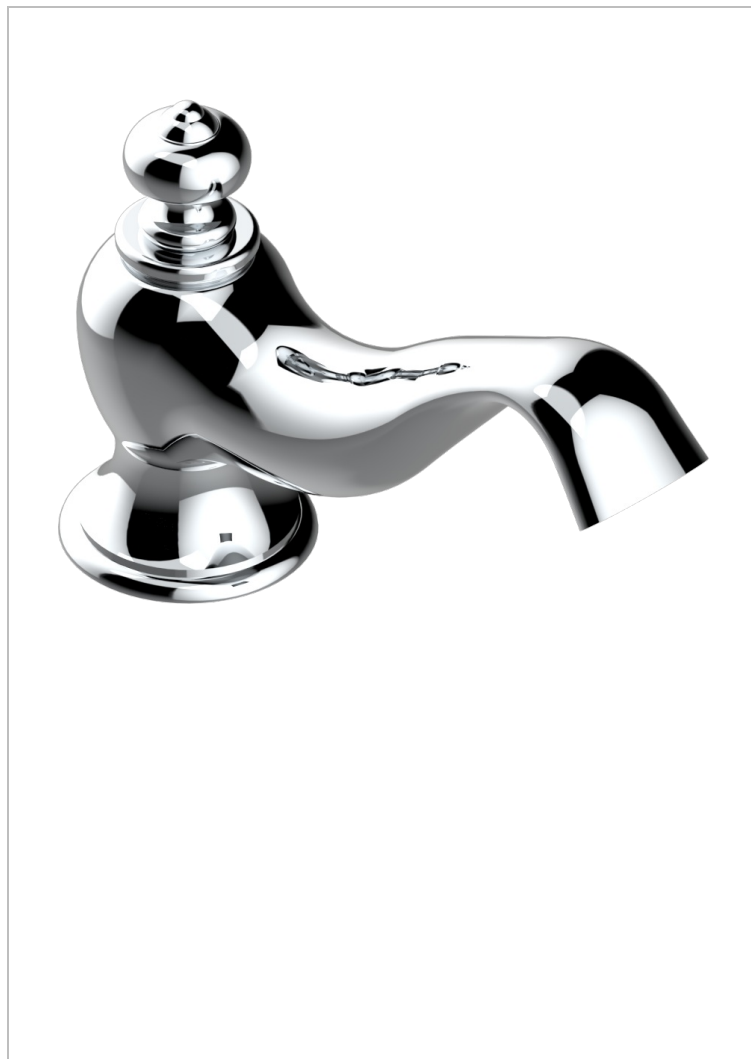

# BROADWAY WITH LEVER

A04-29

Rim mounted bath spout, goliath

## CHARACTERISTIC

- Broadway with Lever
- Rim mounted bath spout, goliath

## AVAILABLE FINITIONS

Antique nickel - H28  
Black ceram - D30  
Blush PVD - H62  
Brass color PVD - H49  
Brown bronze color PVD - F33  
Gold color PVD - H52

Graphite PVD - H64  
Lacquered light bronze - D01  
Matt Umber PVD - H67  
Matt blush PVD - H60  
Matt brass color PVD - H50  
Matt brown bronze color PVD - F34