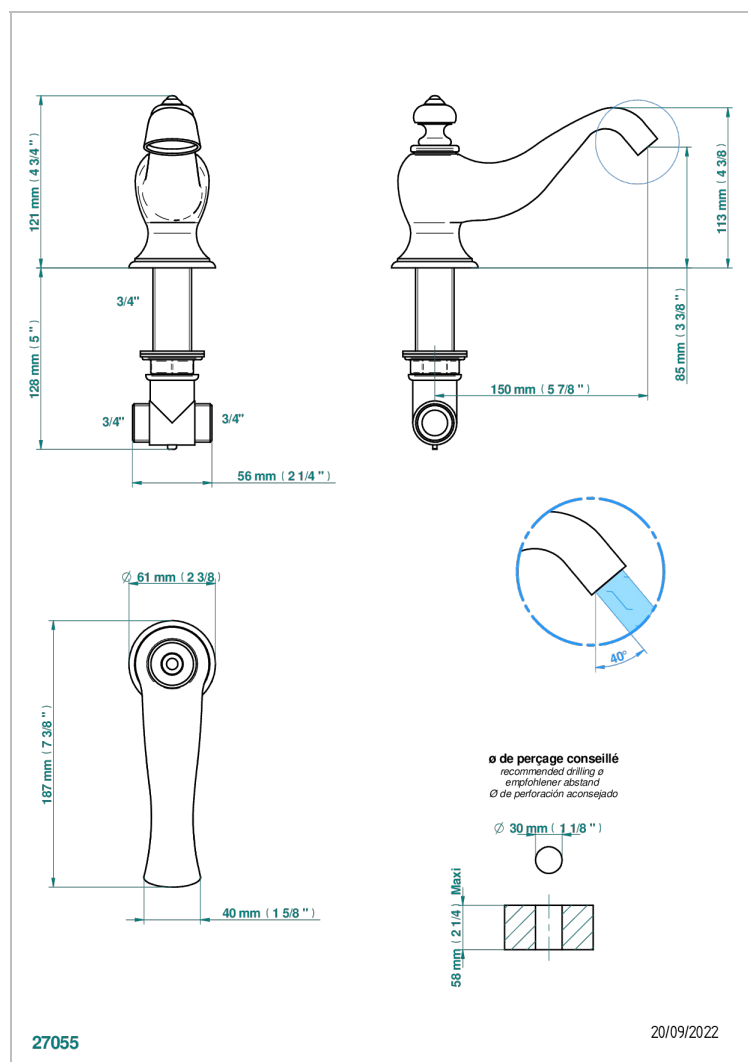

# BROADWAY WITH LEVER

A04-29

Rim mounted bath spout, goliath

## CHARACTERISTIC

- Broadway with Lever
- Rim mounted bath spout, goliath