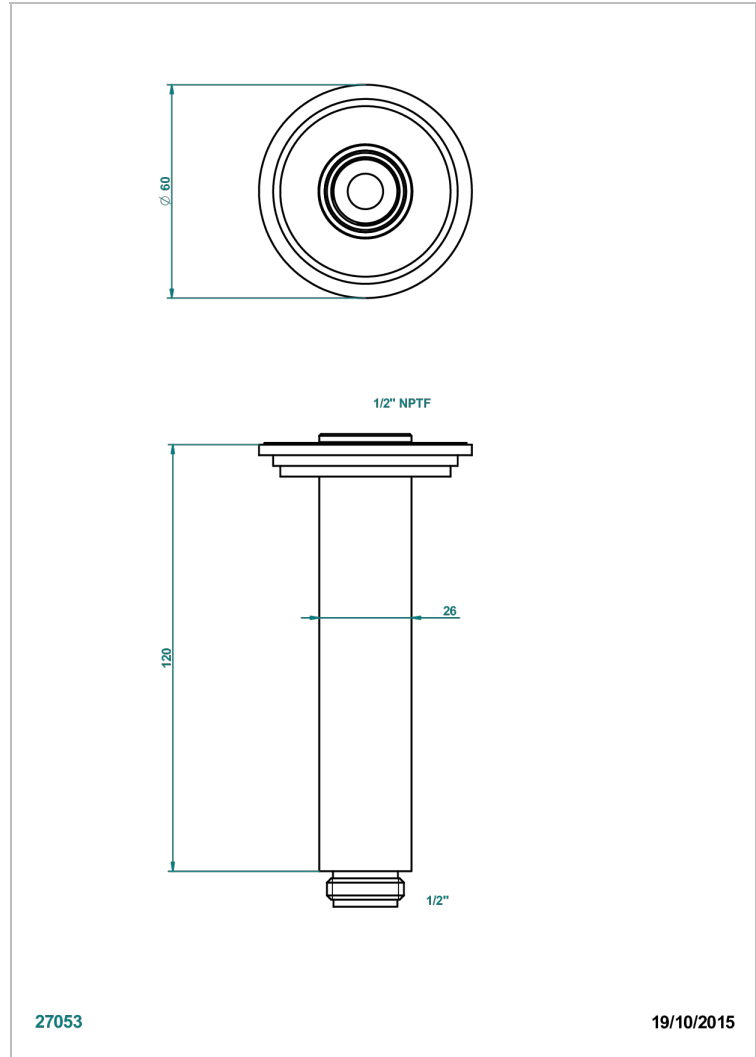

# FAUBOURG METAL WITH LEVER HANDLES

G2U-82V/US

Vertical shower arm ceiling mounted 1/2" connection

## CHARACTERISTIC

- Faubourg Metal with lever handles
- Vertical shower arm ceiling mounted 1/2" connection