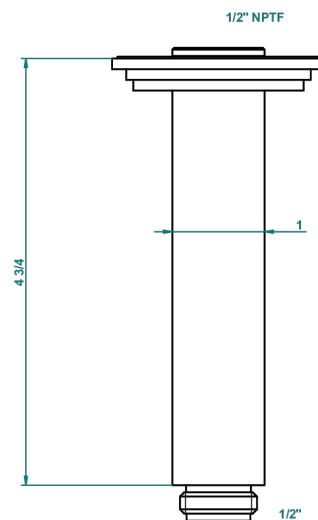

# FAUBOURG METAL WITH LEVER HANDLES

G2U-82V/US

Vertical shower arm ceiling mounted 1/2" connection

THG<sup>®</sup>  
PARIS

27053

19/10/2015

## CHARACTERISTIC

- Faubourg Metal with lever handles
- Vertical shower arm ceiling mounted 1/2" connection