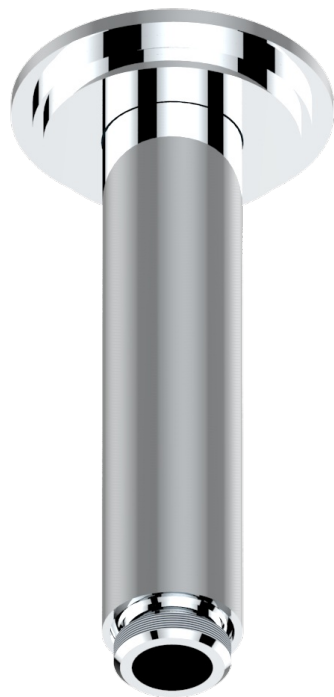

# FAUBOURG METAL WITH LEVER HANDLES

G2U-82V/US

Vertical shower arm ceiling mounted 1/2" connection

THG<sup>®</sup>  
PARIS

27053

19/10/2015

## CHARACTERISTIC

- Faubourg Metal with lever handles
- Vertical shower arm ceiling mounted 1/2" connection

## AVAILABLE FINITIONS

Black ceram - D30  
Blush PVD - H62  
Brass color PVD - H49  
Brown bronze color PVD - F33  
Chrome polished - A02  
Chrome polished / gold polished - G02

Gold color PVD - H52  
Gold mat - F07  
Gold polished - F01  
Graphite PVD - H64  
Matt Umber PVD - H67  
Matt blush PVD - H60

Matt brass color PVD - H50  
Matt brown bronze color PVD - F34  
Matt chrome (American satin) - C02  
Matt gold color PVD - H53  
Matt graphite PVD - H65  
Matt nickel (American satin) - C01

Matt nickel color PVD - H56  
Natural smoked Brass - A13  
Nickel antique / Sovereign - H28  
Nickel color PVD - H55  
Nickel polished - B01  
Soft gold - F30