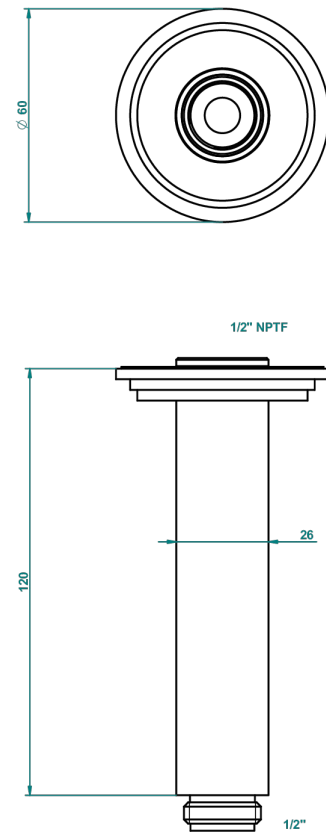

FRIVOLE WITH LEVER HANDLES

G2S-82V/US

Vertical shower arm ceiling mounted 1/2" connection

27053

19/10/2015

CHARACTERISTIC

- Frivole with lever handles
- Vertical shower arm ceiling mounted 1/2" connection

AVAILABLE FINITIONS

Black ceram - D30
Blush PVD - H62
Brass color PVD - H49
Brown bronze color PVD - F33
Chrome polished - A02
Chrome polished / gold polished - G02

Gold color PVD - H52
Gold mat - F07
Gold polished - F01
Graphite PVD - H64
Matt Umber PVD - H67
Matt blush PVD - H60