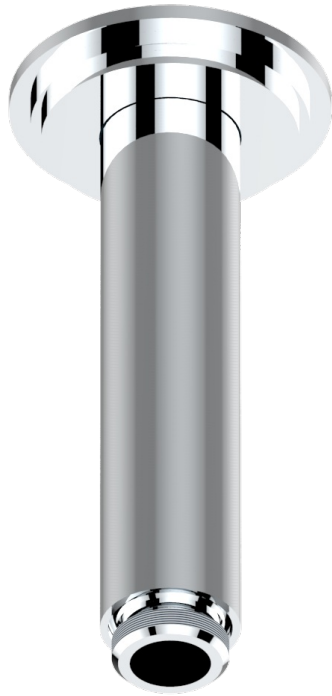

FRIVOLE WITH LEVER HANDLES

G2S-82V/US

Vertical shower arm ceiling mounted 1/2" connection

27053

19/10/2015

CHARACTERISTIC

- Frivole with lever handles
- Vertical shower arm ceiling mounted 1/2" connection

AVAILABLE FINITIONS

Black ceram - D30
Blush PVD - H62
Brass color PVD - H49
Brown bronze color PVD - F33
Chrome polished - A02
Chrome polished / gold polished - G02

Gold color PVD - H52
Gold mat - F07
Gold polished - F01
Graphite PVD - H64
Matt Umber PVD - H67
Matt blush PVD - H60

Matt brass color PVD - H50
Matt brown bronze color PVD - F34
Matt chrome (American satin) - C02
Matt gold color PVD - H53
Matt graphite PVD - H65
Matt nickel (American satin) - C01

Matt nickel color PVD - H56
Nickel antique / Sovereign - H28
Nickel color PVD - H55
Nickel polished - B01
Soft gold - F30
Soft matt gold - F31

Umber PVD - H66