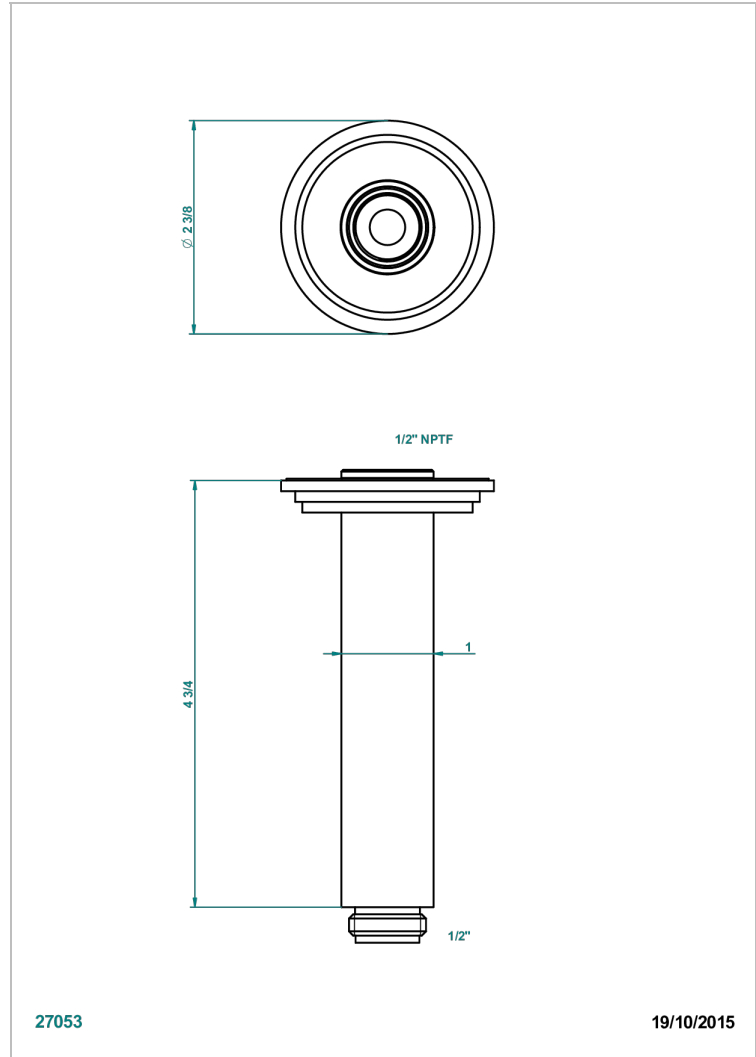

FRIVOLE WITH LEVER HANDLES

G2S-82V/US

Vertical shower arm ceiling mounted 1/2" connection

27053

19/10/2015

CHARACTERISTIC

- Frivole with lever handles
- Vertical shower arm ceiling mounted 1/2" connection

AVAILABLE FINITIONS