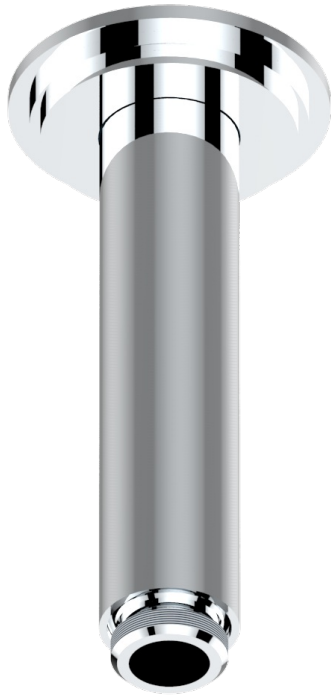

FRIVOLE

G2R-82V/US

Vertical shower arm ceiling mounted 1/2" connection

27053

19/10/2015

CHARACTERISTIC

- Frivole
- Vertical shower arm ceiling mounted 1/2" connection

AVAILABLE FINITIONS

Black ceram - D30
Blush PVD - H62
Brass color PVD - H49
Brown bronze color PVD - F33
Chrome polished - A02
Chrome polished / gold polished - G02

Gold color PVD - H52
Gold mat - F07
Gold polished - F01
Graphite PVD - H64
Matt Umber PVD - H67
Matt blush PVD - H60

Matt brass color PVD - H50
Matt brown bronze color PVD - F34
Matt chrome (American satin) - C02
Matt gold color PVD - H53
Matt graphite PVD - H65
Matt nickel (American satin) - C01

Matt nickel color PVD - H56
Nickel antique / Sovereign - H28
Nickel color PVD - H55
Nickel polished - B01
Soft gold - F30
Soft matt gold - F31

Umber PVD - H66