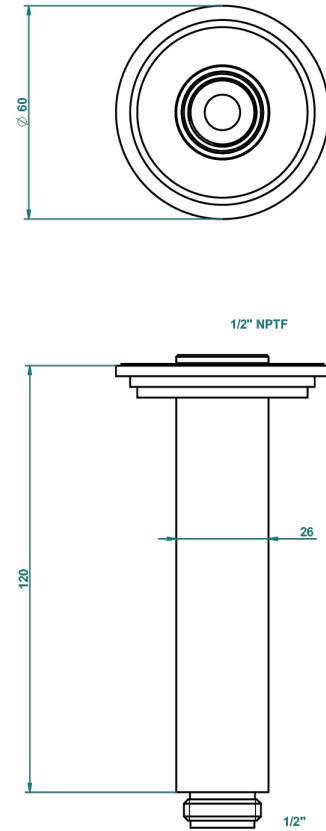

FRIVOLE

G2R-82V/US

Vertical shower arm ceiling mounted 1/2" connection

27053

19/10/2015

CHARACTERISTIC

- Frivole
- Vertical shower arm ceiling mounted 1/2" connection

AVAILABLE FINITIONS

Black ceram - D30
Blush PVD - H62
Brass color PVD - H49
Brown bronze color PVD - F33
Chrome polished - A02
Chrome polished / gold polished - G02

Gold color PVD - H52
Gold mat - F07
Gold polished - F01
Graphite PVD - H64
Matt Umber PVD - H67
Matt blush PVD - H60