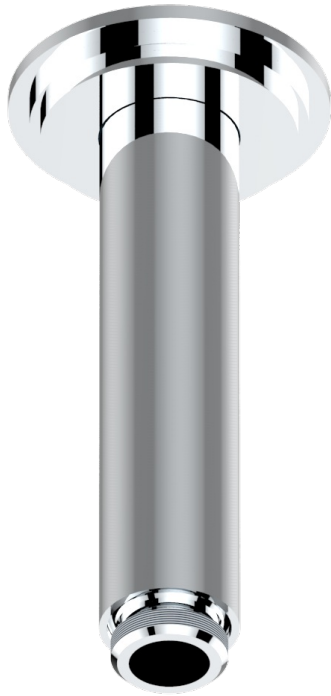

# FRIVOLE

G2R-82V/US

Vertical shower arm ceiling mounted 1/2" connection

27053

19/10/2015

## CHARACTERISTIC

- Frivole
- Vertical shower arm ceiling mounted 1/2" connection

## AVAILABLE FINITIONS

Black ceram - D30  
Blush PVD - H62  
Brass color PVD - H49  
Brown bronze color PVD - F33  
Chrome polished - A02  
Chrome polished / gold polished - G02

Gold color PVD - H52  
Gold mat - F07  
Gold polished - F01  
Graphite PVD - H64  
Matt Umber PVD - H67  
Matt blush PVD - H60

Matt brass color PVD - H50  
Matt brown bronze color PVD - F34  
Matt chrome (American satin) - C02  
Matt gold color PVD - H53  
Matt graphite PVD - H65  
Matt nickel (American satin) - C01

Matt nickel color PVD - H56  
Nickel antique / Sovereign - H28  
Nickel color PVD - H55  
Nickel polished - B01  
Soft gold - F30  
Soft matt gold - F31