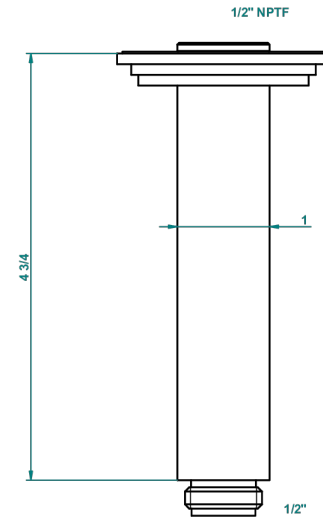

# FRIVOLE

G2R-82V/US

Vertical shower arm ceiling mounted 1/2" connection

27053

19/10/2015

## CHARACTERISTIC

- Frivole
- Vertical shower arm ceiling mounted 1/2" connection