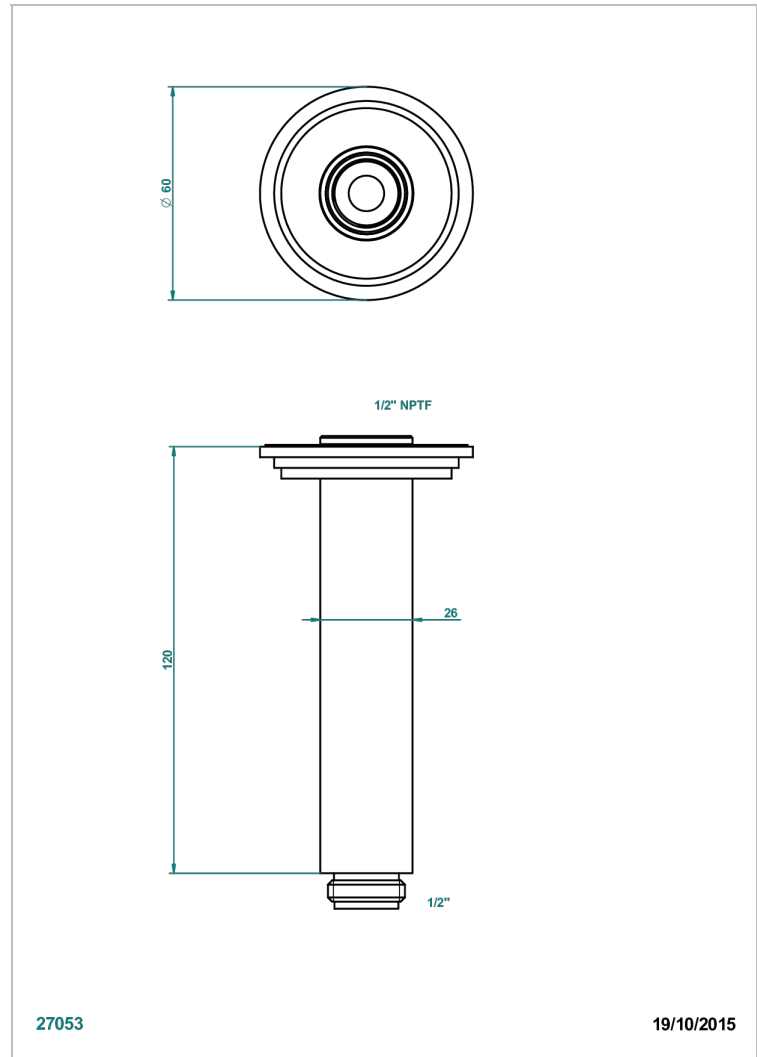

FROUFROU WITH LEVER HANDLES

G2P-82V/US

Vertical shower arm ceiling mounted 1/2" connection

27053

19/10/2015

CHARACTERISTIC

- Froufrou with lever handles
- Vertical shower arm ceiling mounted 1/2" connection