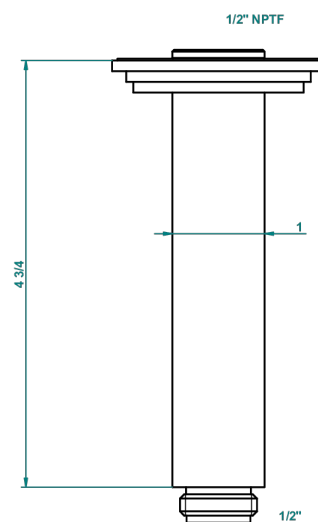

# FROUFROU WITH LEVER HANDLES

G2P-82V/US

Vertical shower arm ceiling mounted 1/2" connection

THG<sup>®</sup>  
PARIS

27053

19/10/2015

## CHARACTERISTIC

- Froufrou with lever handles
- Vertical shower arm ceiling mounted 1/2" connection