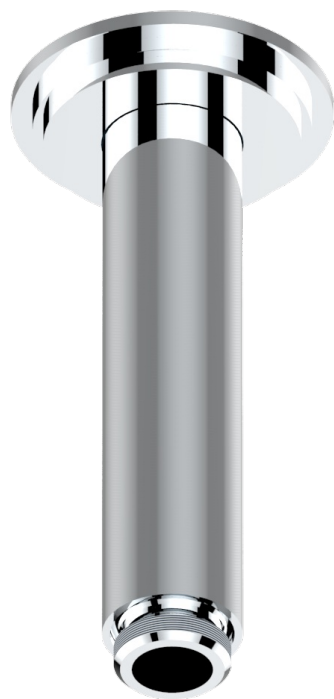

# FROUFROU WITH LEVER HANDLES

G2P-82V/US

Vertical shower arm ceiling mounted 1/2" connection

THG<sup>®</sup>  
PARIS

27053

19/10/2015

## CHARACTERISTIC

- Froufrou with lever handles
- Vertical shower arm ceiling mounted 1/2" connection

## AVAILABLE FINITIONS

Black ceram - D30  
Blush PVD - H62  
Brass color PVD - H49  
Brown bronze color PVD - F33  
Chrome polished - A02  
Chrome polished / gold polished - G02

Gold color PVD - H52  
Gold mat - F07  
Gold polished - F01  
Graphite PVD - H64  
Matt Umber PVD - H67  
Matt blush PVD - H60

Matt brass color PVD - H50  
Matt brown bronze color PVD - F34  
Matt chrome (American satin) - C02  
Matt gold color PVD - H53  
Matt graphite PVD - H65  
Matt nickel (American satin) - C01

Matt nickel color PVD - H56  
Nickel antique / Sovereign - H28  
Nickel color PVD - H55  
Nickel polished - B01  
Soft gold - F30  
Soft matt gold - F31