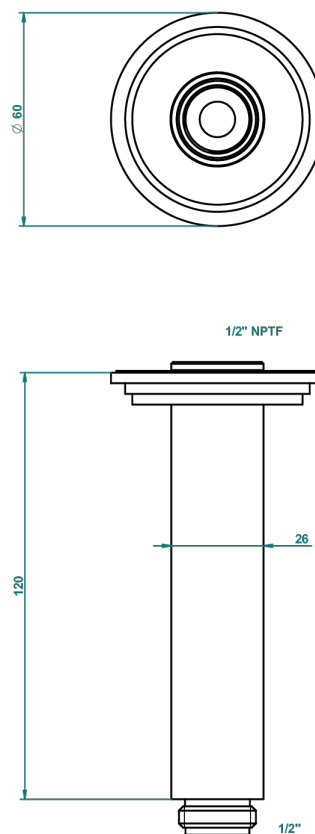

FAUBOURG PORCELANA NEGRA

G2L-82V/US

Vertical shower arm & flange ceiling mounted 1/2

THG[®]
PARIS

27053

19/10/2015

CARACTERÍSTICAS

- Faubourg porcelana negra
- Vertical shower arm & flange ceiling mounted 1/2