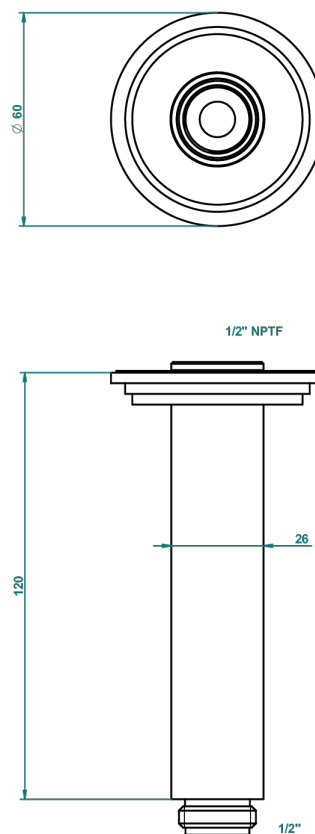

# FAUBOURG BLACK PORCELAIN

G2L-82V/US

Vertical shower arm ceiling mounted 1/2" connection

THG<sup>®</sup>  
PARIS

27053

19/10/2015

## CHARACTERISTIC

- Faubourg Black Porcelain
- Vertical shower arm ceiling mounted 1/2" connection