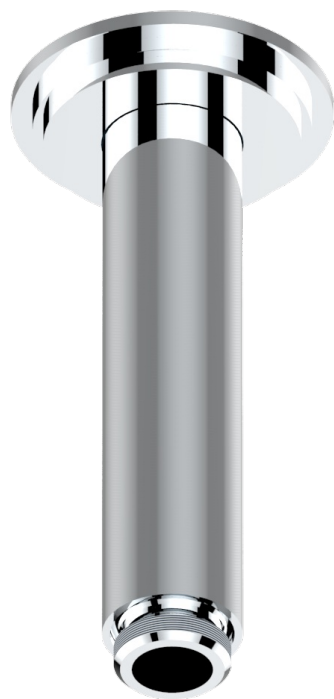

# FAUBOURG BLACK PORCELAIN

G2L-82V/US

Vertical shower arm ceiling mounted 1/2" connection

THG<sup>®</sup>  
PARIS

27053

19/10/2015

## CHARACTERISTIC

- Faubourg Black Porcelain
- Vertical shower arm ceiling mounted 1/2" connection

## AVAILABLE FINITIONS

Black ceram - D30  
Blush PVD - H62  
Brass color PVD - H49  
Brown bronze color PVD - F33  
Chrome polished - A02  
Chrome polished / gold polished - G02

Gold color PVD - H52  
Gold mat - F07  
Gold polished - F01  
Graphite PVD - H64  
Matt Umber PVD - H67  
Matt blush PVD - H60

Matt brass color PVD - H50  
Matt brown bronze color PVD - F34  
Matt chrome (American satin) - C02  
Matt gold color PVD - H53  
Matt graphite PVD - H65  
Matt nickel (American satin) - C01

Matt nickel color PVD - H56  
Natural smoked Brass - A13  
Nickel antique / Sovereign - H28  
Nickel color PVD - H55  
Nickel polished - B01  
Soft gold - F30