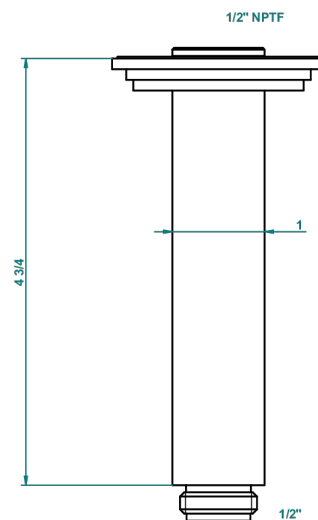

FAUBOURG PORCELANA NEGRA

G2L-82V/US

Vertical shower arm & flange ceiling mounted 1/2

THG[®]
PARIS

27053

19/10/2015

CARACTERÍSTICAS

- Faubourg porcelana negra
- Vertical shower arm & flange ceiling mounted 1/2