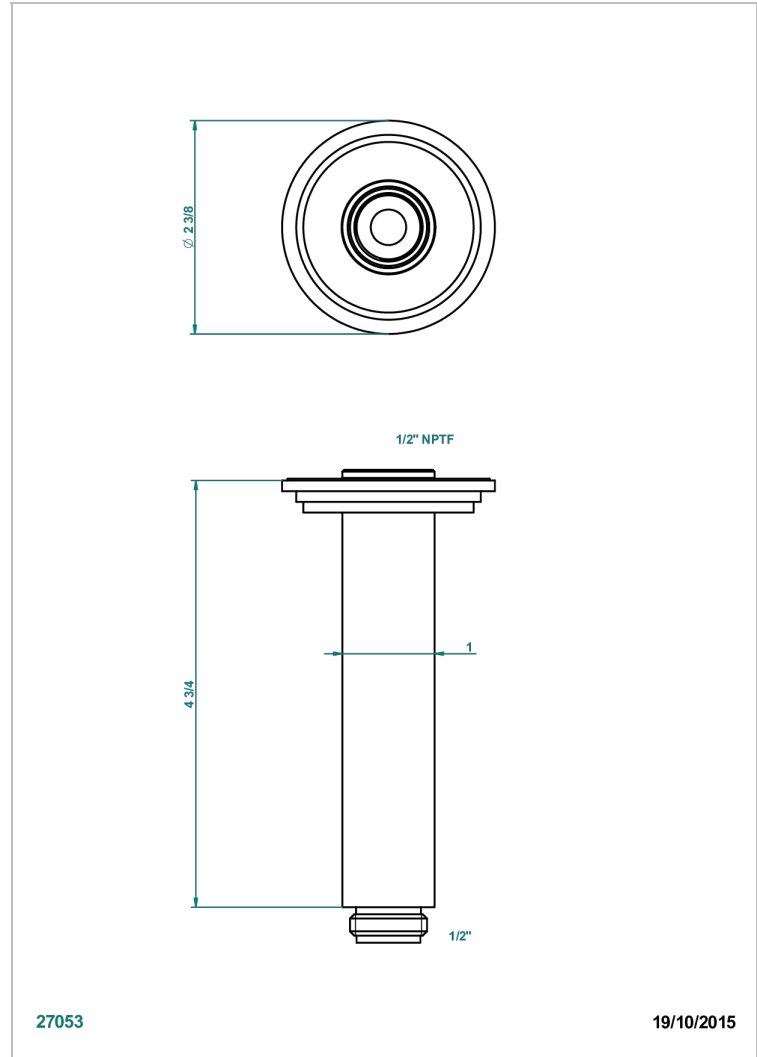

# FAUBOURG BLACK PORCELAIN

G2L-82V/US

Vertical shower arm ceiling mounted 1/2" connection

27053

19/10/2015

## CHARACTERISTIC

- Faubourg Black Porcelain
- Vertical shower arm ceiling mounted 1/2" connection