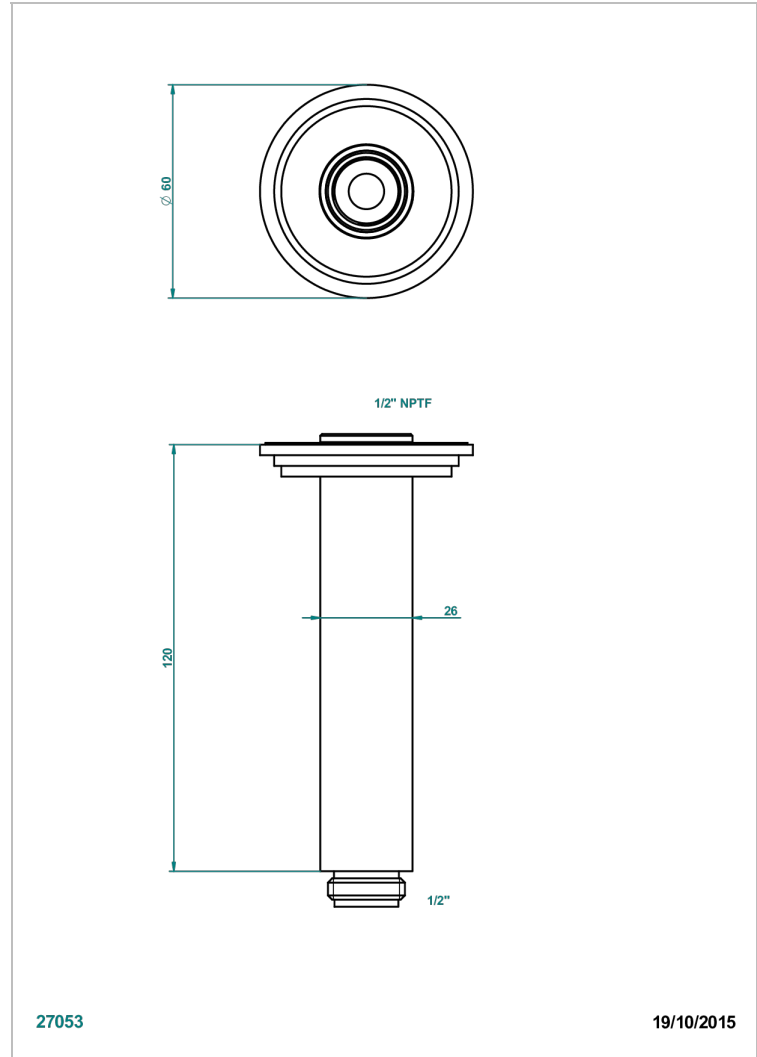

FAUBOURG WHITE PORCELAIN

G2K-82V/US

Vertical shower arm ceiling mounted 1/2" connection

27053

19/10/2015

CHARACTERISTIC

- Faubourg White Porcelain
- Vertical shower arm ceiling mounted 1/2" connection

AVAILABLE FINITIONS