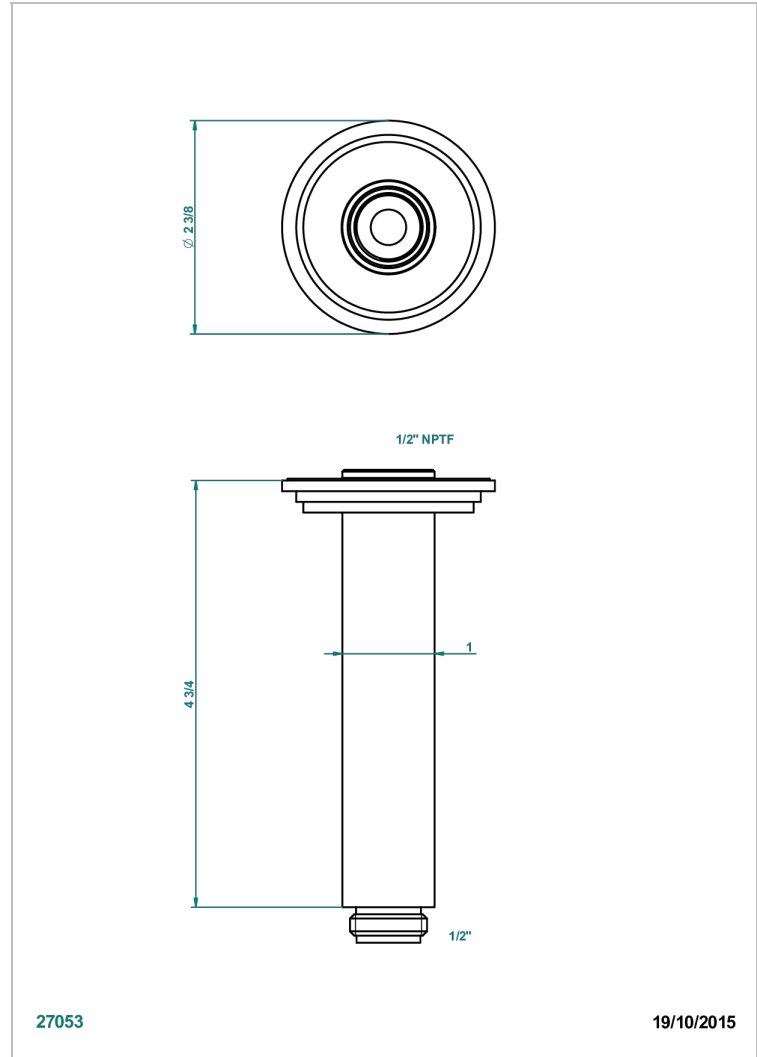

FAUBOURG WHITE PORCELAIN

G2K-82V/US

Vertical shower arm ceiling mounted 1/2" connection

CHARACTERISTIC

- Faubourg White Porcelain
- Vertical shower arm ceiling mounted 1/2" connection

AVAILABLE FINITIONS

Black ceram - D30
Blush PVD - H62
Brass color PVD - H49
Brown bronze color PVD - F33
Chrome polished - A02
Chrome polished / gold polished - G02