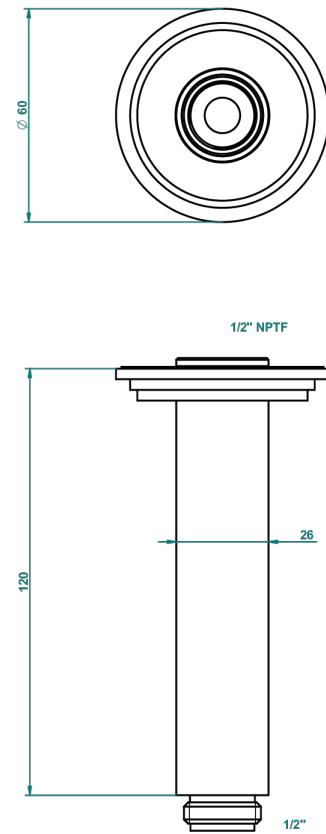

# LE 9 NERO MARQUINA

G2I-82V/US

Vertical shower arm ceiling mounted 1/2" connection

27053

19/10/2015

## CHARACTERISTIC

- Le 9 Nero Marquina
- Vertical shower arm ceiling mounted 1/2" connection