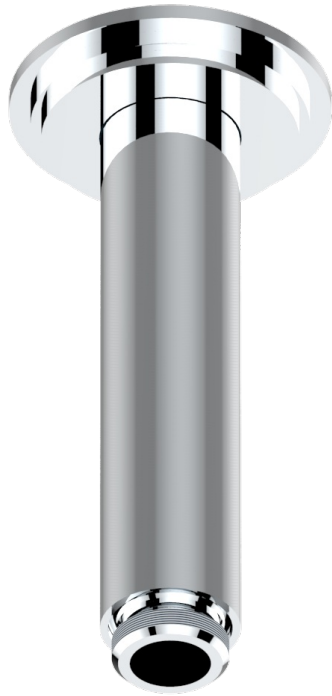

# LE 9 NERO MARQUINA

G2I-82V/US

Vertical shower arm ceiling mounted 1/2" connection

27053

19/10/2015

## CHARACTERISTIC

- Le 9 Nero Marquina
- Vertical shower arm ceiling mounted 1/2" connection

## AVAILABLE FINITIONS

Black ceram - D30  
Blush PVD - H62  
Brass color PVD - H49  
Brown bronze color PVD - F33  
Chrome polished - A02  
Chrome polished / gold polished - G02

Gold color PVD - H52  
Gold mat - F07  
Gold polished - F01  
Graphite PVD - H64  
Matt Umber PVD - H67  
Matt blush PVD - H60

Matt brass color PVD - H50  
Matt brown bronze color PVD - F34  
Matt chrome (American satin) - C02  
Matt gold color PVD - H53  
Matt graphite PVD - H65  
Matt nickel (American satin) - C01

Matt nickel color PVD - H56  
Natural smoked Brass - A13  
Nickel antique / Sovereign - H28  
Nickel color PVD - H55  
Nickel polished - B01  
Soft gold - F30