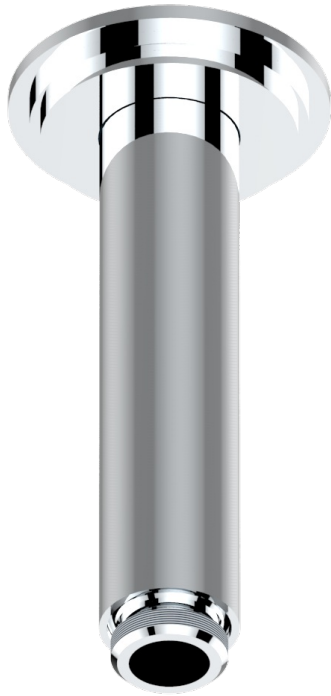

LE 9 NERO MARQUINA

G2I-82V/US

Vertical shower arm ceiling mounted 1/2" connection

27053

19/10/2015

CHARACTERISTIC

- Le 9 Nero Marquina
- Vertical shower arm ceiling mounted 1/2" connection

AVAILABLE FINITIONS

Black ceram - D30
Blush PVD - H62
Brass color PVD - H49
Brown bronze color PVD - F33
Chrome polished - A02
Chrome polished / gold polished - G02

Gold color PVD - H52
Gold mat - F07
Gold polished - F01
Graphite PVD - H64
Matt Umber PVD - H67
Matt blush PVD - H60

Matt brass color PVD - H50
Matt brown bronze color PVD - F34
Matt chrome (American satin) - C02
Matt gold color PVD - H53
Matt graphite PVD - H65
Matt nickel (American satin) - C01

Matt nickel color PVD - H56
Natural smoked Brass - A13
Nickel antique / Sovereign - H28
Nickel color PVD - H55
Nickel polished - B01
Soft gold - F30

Soft matt gold - F31
Umber PVD - H66