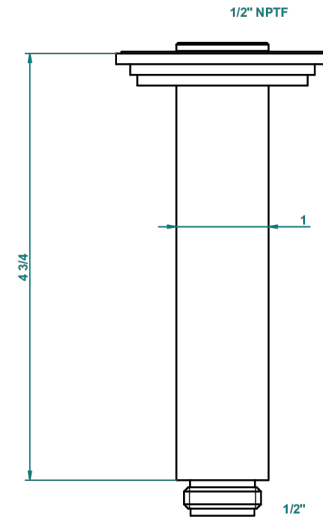

LE 9 NERO MARQUINA

G2I-82V/US

Vertical shower arm ceiling mounted 1/2" connection

27053

19/10/2015

CHARACTERISTIC

- Le 9 Nero Marquina
- Vertical shower arm ceiling mounted 1/2" connection

AVAILABLE FINITIONS