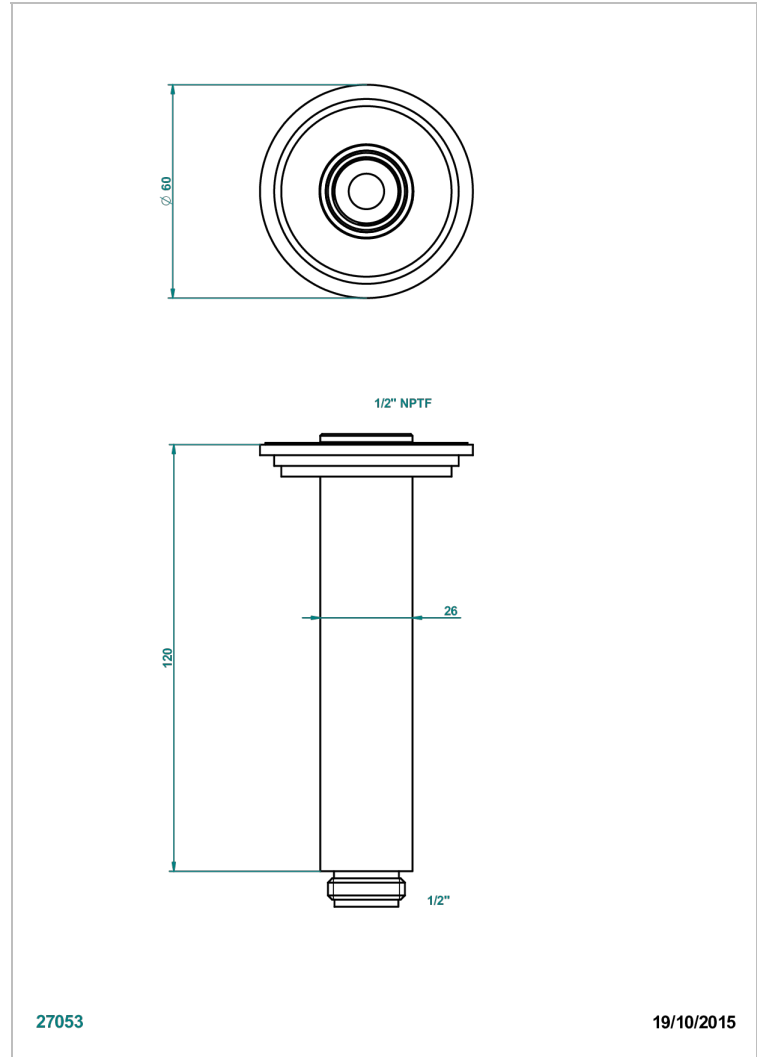

LE 9 HOWLITE

G2H-82V/US

Vertical shower arm ceiling mounted 1/2" connection

27053

19/10/2015

CHARACTERISTIC

- Le 9 Howlite
- Vertical shower arm ceiling mounted 1/2" connection

AVAILABLE FINITIONS