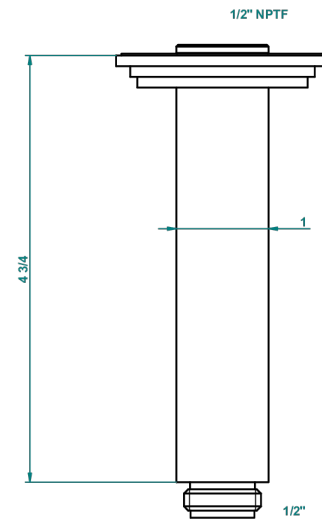

LE 9 HOWLITE

G2H-82V/US

Vertical shower arm ceiling mounted 1/2" connection

27053

19/10/2015

CHARACTERISTIC

- Le 9 Howlite
- Vertical shower arm ceiling mounted 1/2" connection

AVAILABLE FINITIONS