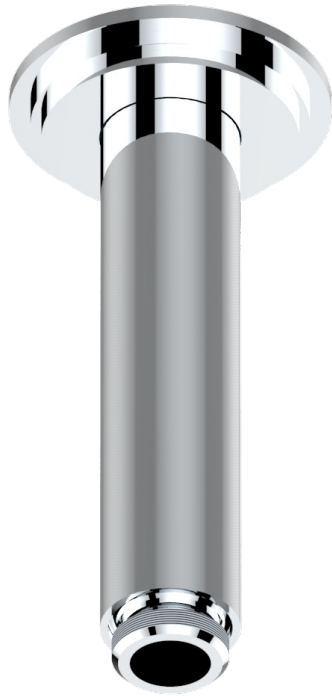

LE 9 HOWLITE

G2H-82V/US

Vertical shower arm ceiling mounted 1/2" connection

27053

19/10/2015

CHARACTERISTIC

- Le 9 Howlite
- Vertical shower arm ceiling mounted 1/2" connection

AVAILABLE FINITIONS

Black ceram - D30
Blush PVD - H62
Brass color PVD - H49
Brown bronze color PVD - F33
Chrome polished - A02
Chrome polished / gold polished - G02

Gold color PVD - H52
Gold mat - F07
Gold polished - F01
Graphite PVD - H64
Matt Umber PVD - H67
Matt blush PVD - H60

Matt brass color PVD - H50
Matt brown bronze color PVD - F34
Matt chrome (American satin) - C02
Matt gold color PVD - H53
Matt graphite PVD - H65
Matt nickel (American satin) - C01

Matt nickel color PVD - H56
Natural smoked Brass - A13
Nickel antique / Sovereign - H28
Nickel color PVD - H55
Nickel polished - B01
Soft gold - F30

Soft matt gold - F31
Umber PVD - H66