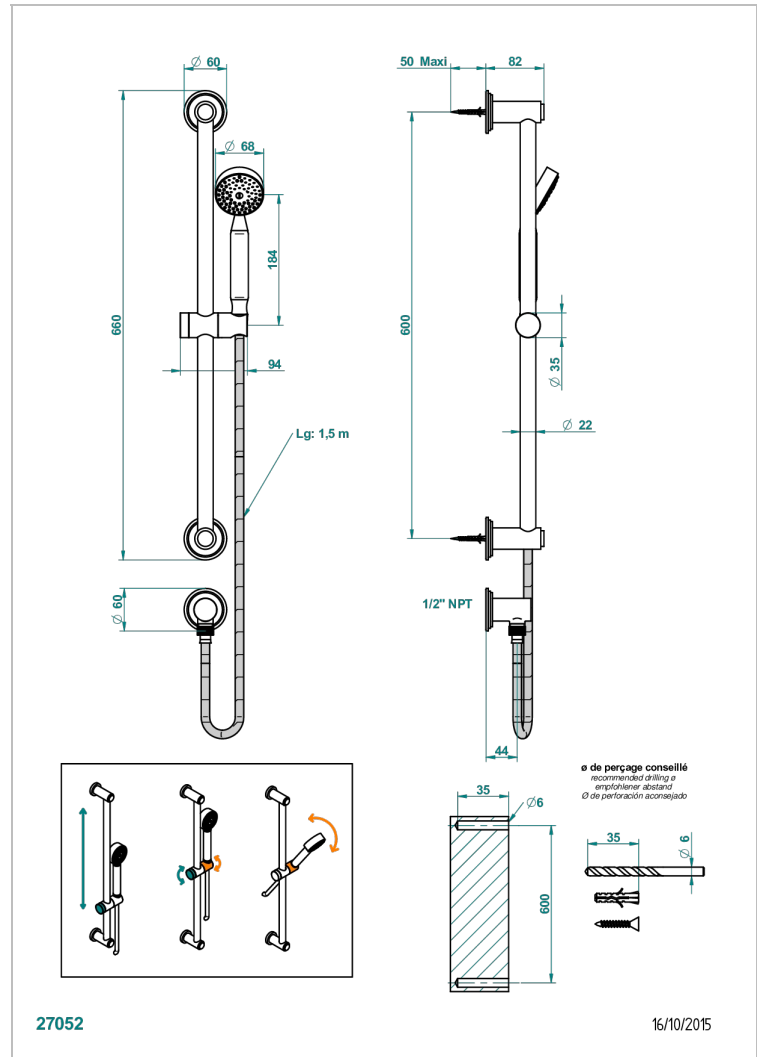

FRIVOLE WITH LEVER HANDLES

G2S-58/US

Slide bar with handshower and elbow

CHARACTERISTIC

- Frivole with lever handles
- Slide bar with handshower and elbow

TECHNICAL SPECS

- Recommandé : 3 bars (max. 5 bars) - Advised : 43,5 psi (max. 72 psi)
- 9,5 l/min à 3 bars (2.5 gpm at 43.5 psi)

Umber PVD - H66