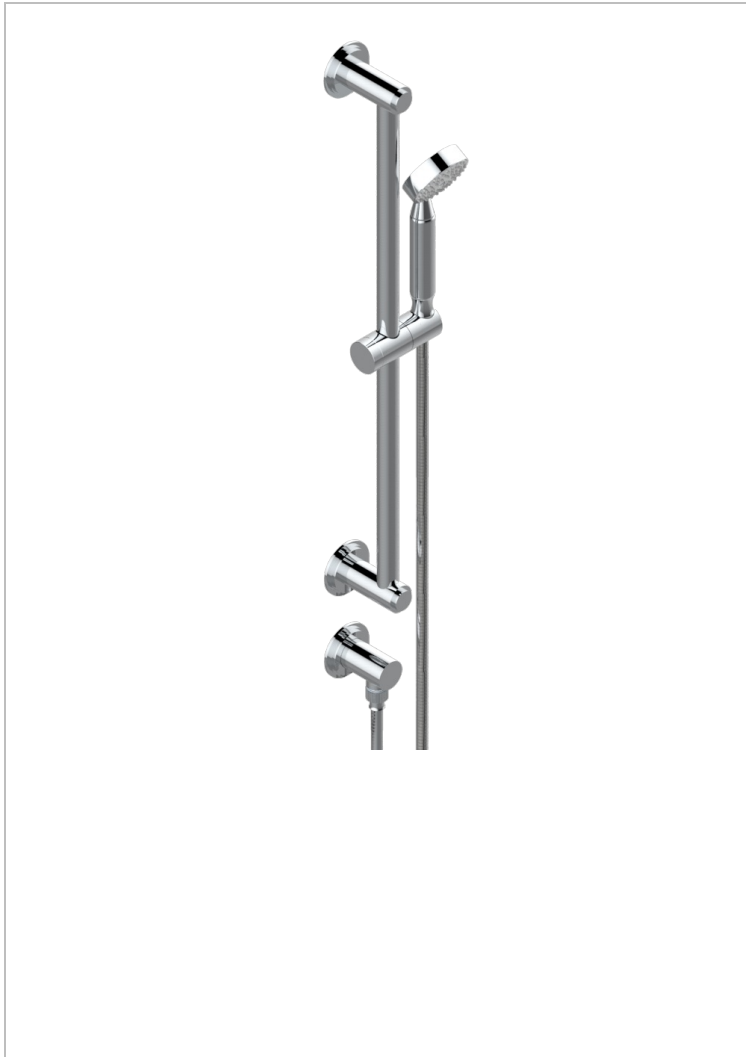

FRIVOLE WITH LEVER HANDLES

G2S-58/US

Slide bar with handshower and elbow

CHARACTERISTIC

- Frivole with lever handles
- Slide bar with handshower and elbow

TECHNICAL SPECS

- Recommandé : 3 bars (max. 5 bars) - Advised : 43,5 psi (max. 72 psi)
- 9,5 l/min à 3 bars (2.5 gpm at 43.5 psi)

AVAILABLE FINITIONS

Black ceram - D30
Blush PVD - H62
Brass color PVD - H49
Brown bronze color PVD - F33
Chrome polished - A02
Chrome polished / gold polished - G02

Gold color PVD - H52
Gold mat - F07
Gold polished - F01
Graphite PVD - H64
Matt Umber PVD - H67
Matt blush PVD - H60

Matt brass color PVD - H50
Matt brown bronze color PVD - F34
Matt chrome (American satin) - C02
Matt gold color PVD - H53
Matt graphite PVD - H65
Matt nickel (American satin) - C01

Matt nickel color PVD - H56
Nickel antique / Sovereign - H28
Nickel color PVD - H55
Nickel polished - B01
Soft gold - F30
Soft matt gold - F31

Umber PVD - H66