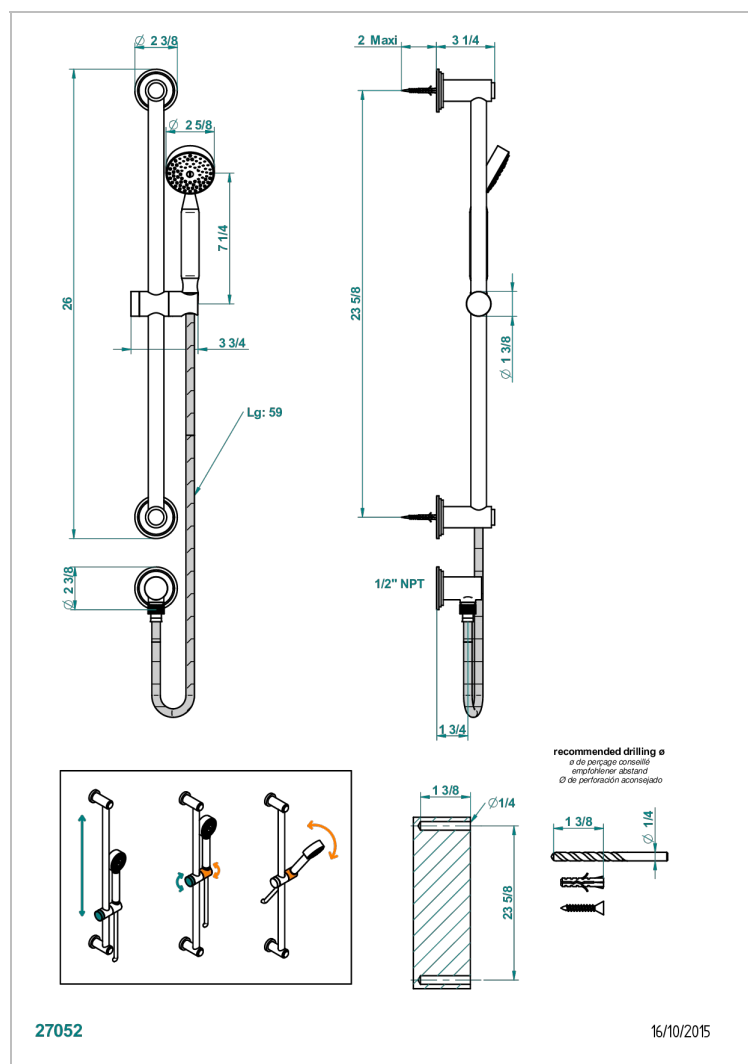

# FRIVOLE WITH LEVER HANDLES

G2S-58/US

Slide bar with handshower and elbow

## CHARACTERISTIC

- Frivole with lever handles
- Slide bar with handshower and elbow

## TECHNICAL SPECS

- Recommandé : 3 bars (max. 5 bars) - Advised : 43,5 psi (max. 72 psi)
- 9,5 l/min à 3 bars (2.5 gpm at 43.5 psi)