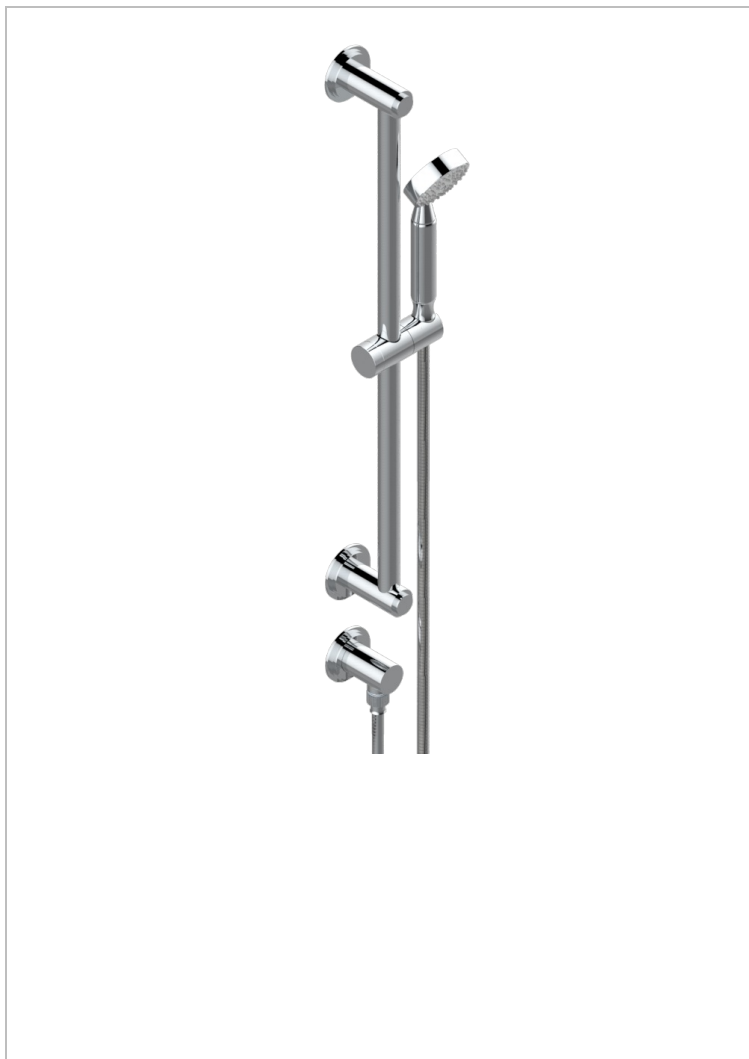

# FRIVOLE WITH LEVER HANDLES

G2S-58/US

Slide bar with handshower and elbow

## CHARACTERISTIC

- Frivole with lever handles
- Slide bar with handshower and elbow