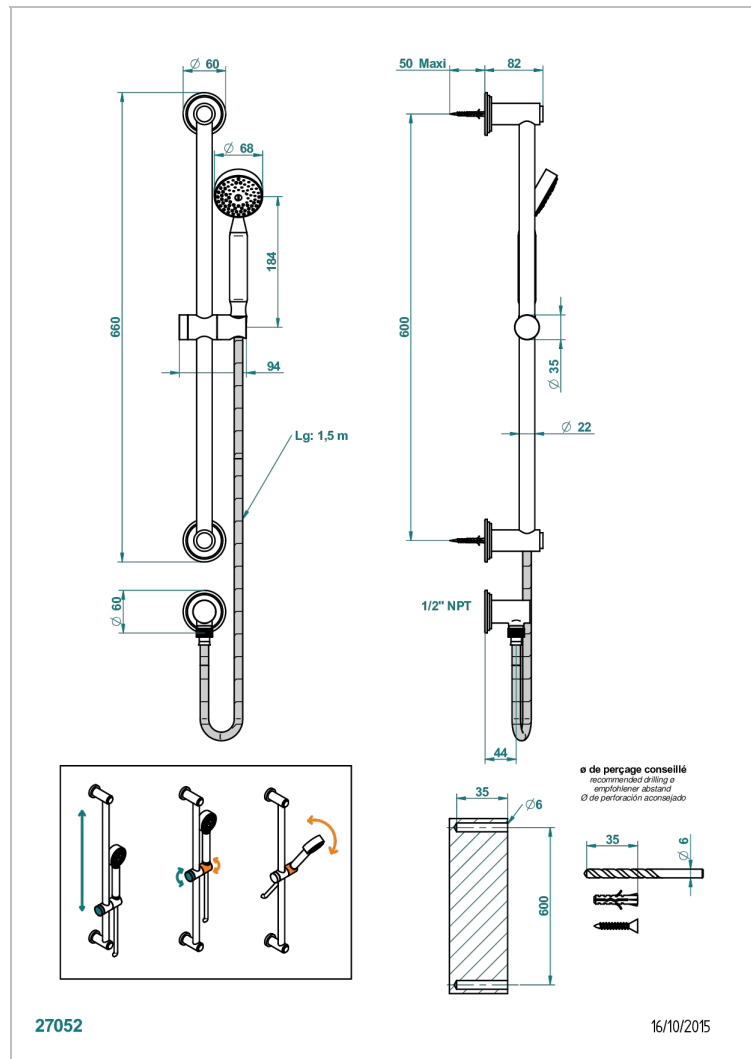

FROUFROU WITH LEVER HANDLES

G2P-58/US

Slide bar with handshower and elbow

CHARACTERISTIC

- Froufrou with lever handles
- Slide bar with handshower and elbow

TECHNICAL SPECS

- Recommandé : 3 bars (max. 5 bars) - Advised : 43,5 psi (max. 72 psi)
- 9,5 l/min à 3 bars (2.5 gpm at 43.5 psi)

Umber PVD - H66