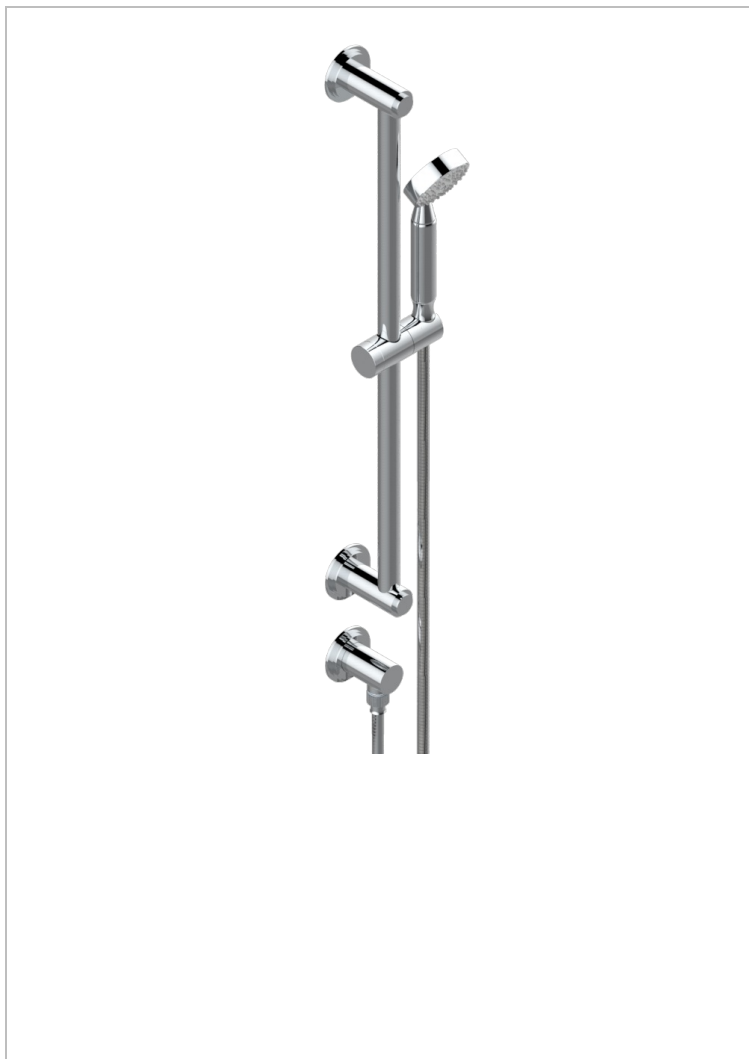

FROUFROU WITH LEVER HANDLES

G2P-58/US

Slide bar with handshower and elbow

CHARACTERISTIC

- Froufrou with lever handles
- Slide bar with handshower and elbow

TECHNICAL SPECS

- Recommandé : 3 bars (max. 5 bars) - Advised : 43,5 psi (max. 72 psi)
- 9,5 l/min à 3 bars (2.5 gpm at 43.5 psi)

AVAILABLE FINITIONS

Black ceram - D30
Blush PVD - H62
Brass color PVD - H49
Brown bronze color PVD - F33
Chrome polished - A02
Chrome polished / gold polished - G02

Gold color PVD - H52
Gold mat - F07
Gold polished - F01
Graphite PVD - H64
Matt Umber PVD - H67
Matt blush PVD - H60

Matt brass color PVD - H50
Matt brown bronze color PVD - F34
Matt chrome (American satin) - C02
Matt gold color PVD - H53
Matt graphite PVD - H65
Matt nickel (American satin) - C01

Matt nickel color PVD - H56
Nickel antique / Sovereign - H28
Nickel color PVD - H55
Nickel polished - B01
Soft gold - F30
Soft matt gold - F31

Umber PVD - H66