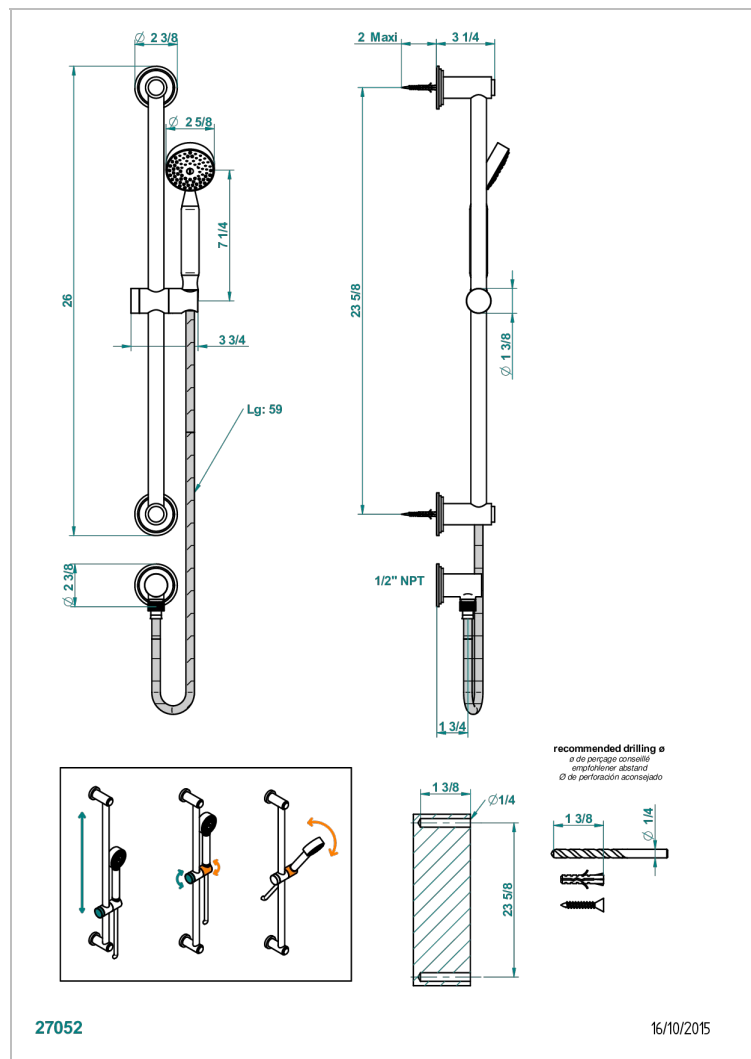

FROUFROU WITH LEVER HANDLES

G2P-58/US

Slide bar with handshower and elbow

CHARACTERISTIC

- Froufrou with lever handles
- Slide bar with handshower and elbow

TECHNICAL SPECS

- Recommandé : 3 bars (max. 5 bars) - Advised : 43,5 psi (max. 72 psi)
- 9,5 l/min à 3 bars (2.5 gpm at 43.5 psi)

AVAILABLE FINITIONS

Black ceram - D30
Blush PVD - H62
Brass color PVD - H49
Brown bronze color PVD - F33
Chrome polished - A02
Chrome polished / gold polished - G02

Gold color PVD - H52
Gold mat - F07
Gold polished - F01
Graphite PVD - H64
Matt Umber PVD - H67
Matt blush PVD - H60

Umber PVD - H66