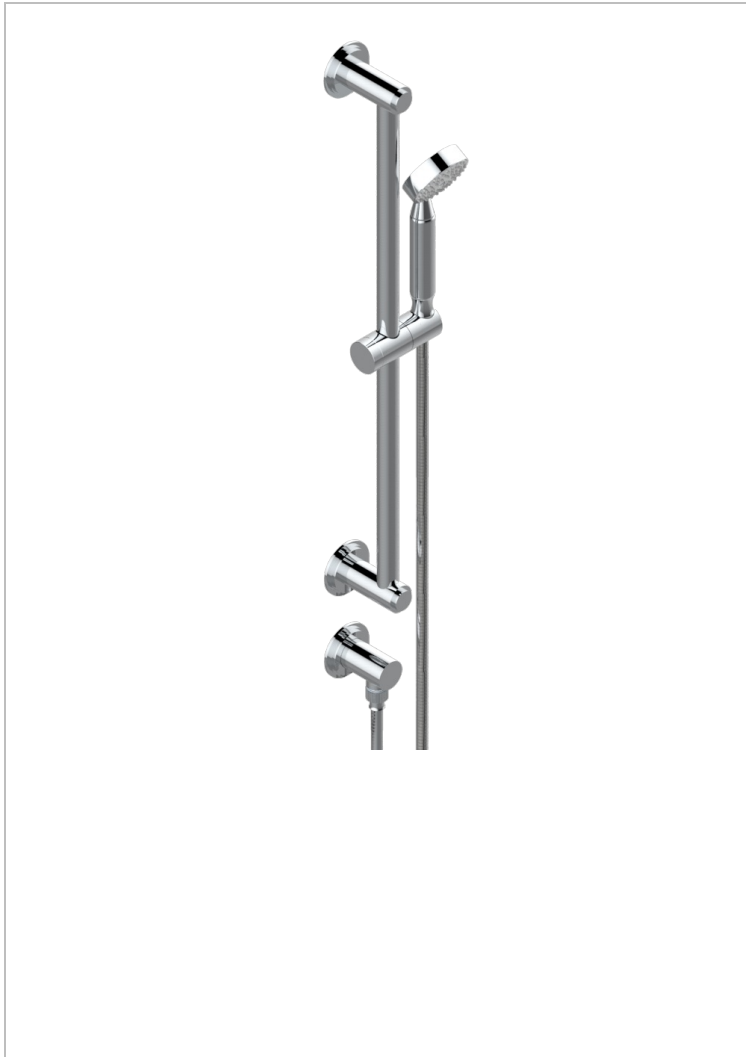

FAUBOURG BLACK PORCELAIN WITH LEVER HANDLES

G2M-58/US

Slide bar with handsower and elbow

CHARACTERISTIC

- Faubourg Black Porcelain with lever handles
- Slide bar with handsower and elbow

TECHNICAL SPECS

- Recommandé : 3 bars (max. 5 bars) - Advised : 43,5 psi (max. 72 psi)
- 9,5 l/min à 3 bars (2.5 gpm at 43.5 psi)

AVAILABLE FINITIONS

Black ceram - D30
Blush PVD - H62
Brass color PVD - H49
Brown bronze color PVD - F33
Chrome polished - A02
Chrome polished / gold polished - G02

Gold color PVD - H52
Gold mat - F07
Gold polished - F01
Graphite PVD - H64
Matt Umber PVD - H67
Matt blush PVD - H60

Matt brass color PVD - H50
Matt brown bronze color PVD - F34
Matt chrome (American satin) - C02
Matt gold color PVD - H53
Matt graphite PVD - H65
Matt nickel (American satin) - C01

Matt nickel color PVD - H56
Natural smoked Brass - A13
Nickel antique / Sovereign - H28
Nickel color PVD - H55
Nickel polished - B01
Soft gold - F30

Soft matt gold - F31
Umber PVD - H66