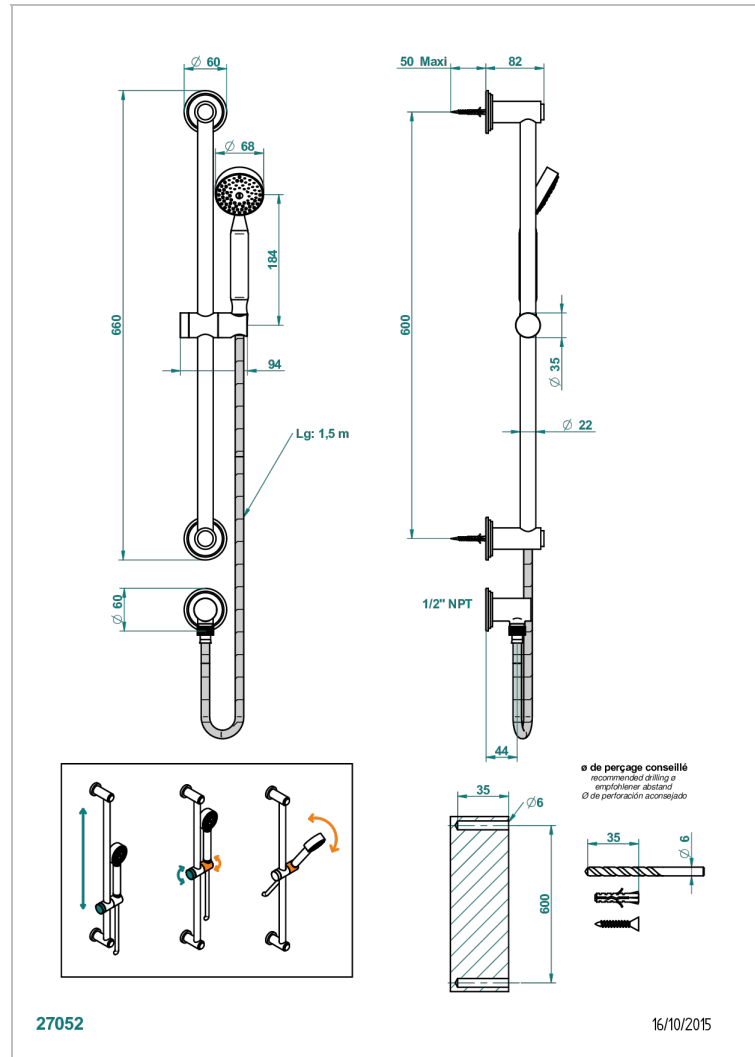

FAUBOURG BLACK PORCELAIN WITH LEVER HANDLES

G2M-58/US

Slide bar with handsower and elbow

CHARACTERISTIC

- Faubourg Black Porcelain with lever handles
- Slide bar with handsower and elbow

TECHNICAL SPECS

- Recommandé : 3 bars (max. 5 bars) - Advised : 43,5 psi (max. 72 psi)
- 9,5 l/min à 3 bars (2.5 gpm at 43.5 psi)

Soft matt gold - F31
Umber PVD - H66