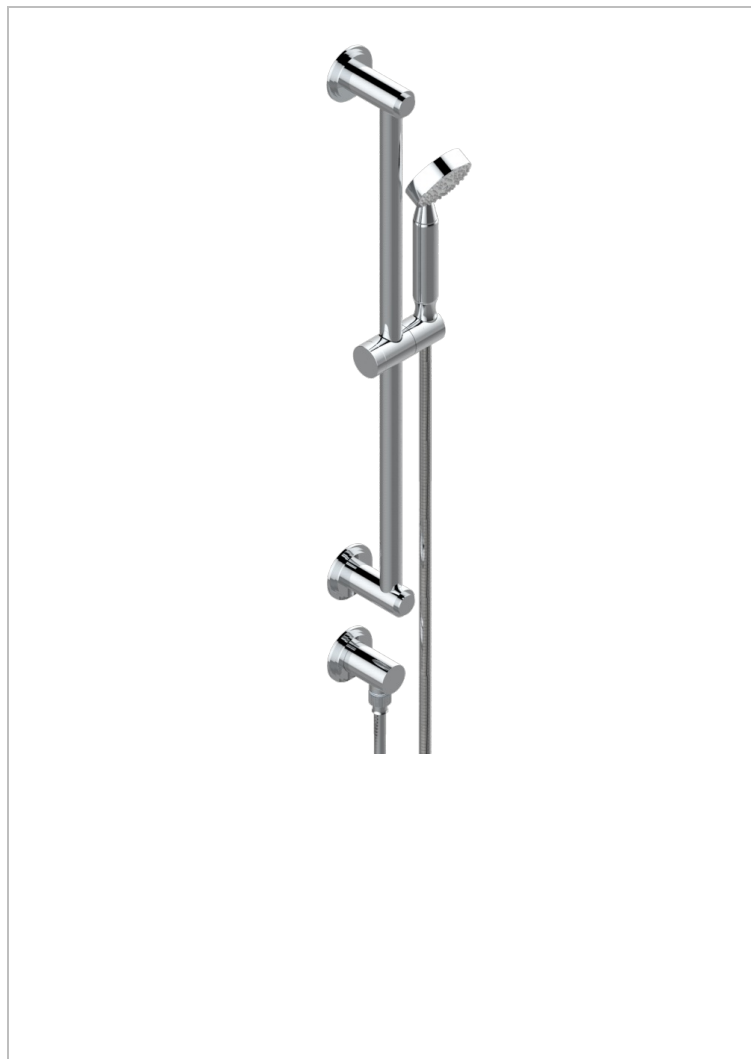

FAUBOURG BLACK PORCELAIN WITH LEVER HANDLES

G2M-58/US

Slide bar with handshower and elbow

CHARACTERISTIC

- Faubourg Black Porcelain with lever handles
- Slide bar with handshower and elbow

TECHNICAL SPECS

- Recommandé : 3 bars (max. 5 bars) - Advised : 43,5 psi (max. 72 psi)
- 9,5 l/min à 3 bars (2.5 gpm at 43.5 psi)

AVAILABLE FINITIONS

Black ceram - D30

Blush PVD - H62

Brass color PVD - H49

Brown bronze color PVD - F33

Chrome polished - A02

Chrome polished / gold polished - G02

Gold color PVD - H52

Soft gold - F30

Soft matt gold - F31

Umber PVD - H66