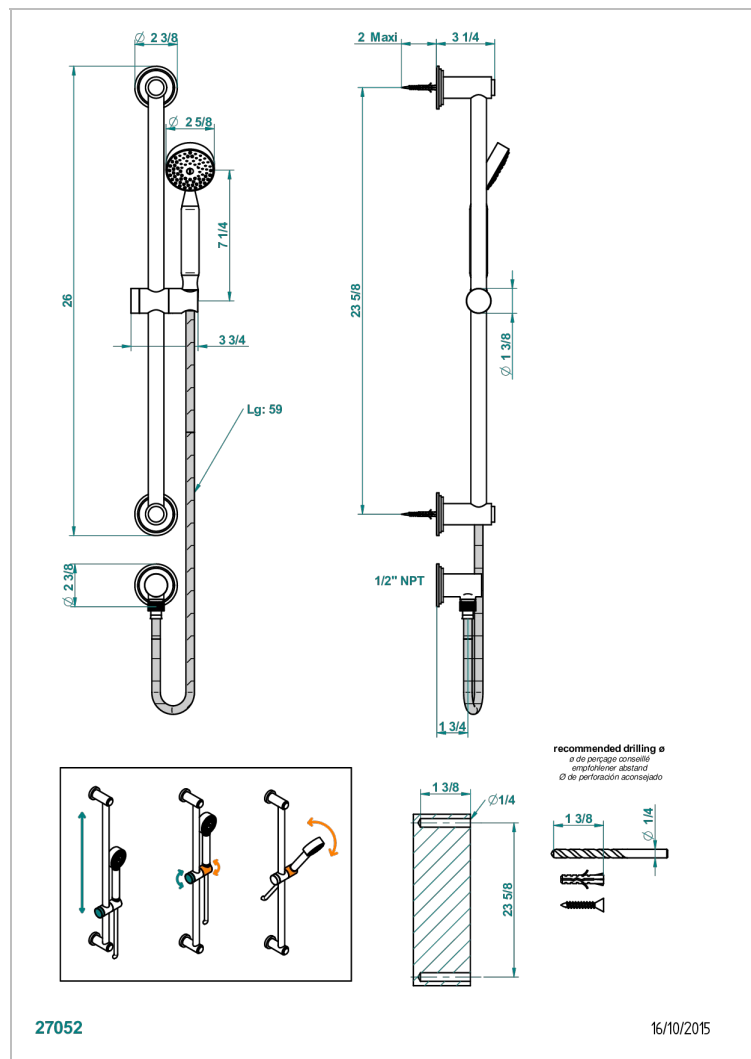

FAUBOURG BLACK PORCELAIN WITH LEVER HANDLES

G2M-58/US

Slide bar with handshower and elbow

CHARACTERISTIC

- Faubourg Black Porcelain with lever handles
- Slide bar with handshower and elbow

TECHNICAL SPECS

- Recommandé : 3 bars (max. 5 bars) - Advised : 43,5 psi (max. 72 psi)
- 9,5 l/min à 3 bars (2.5 gpm at 43.5 psi)