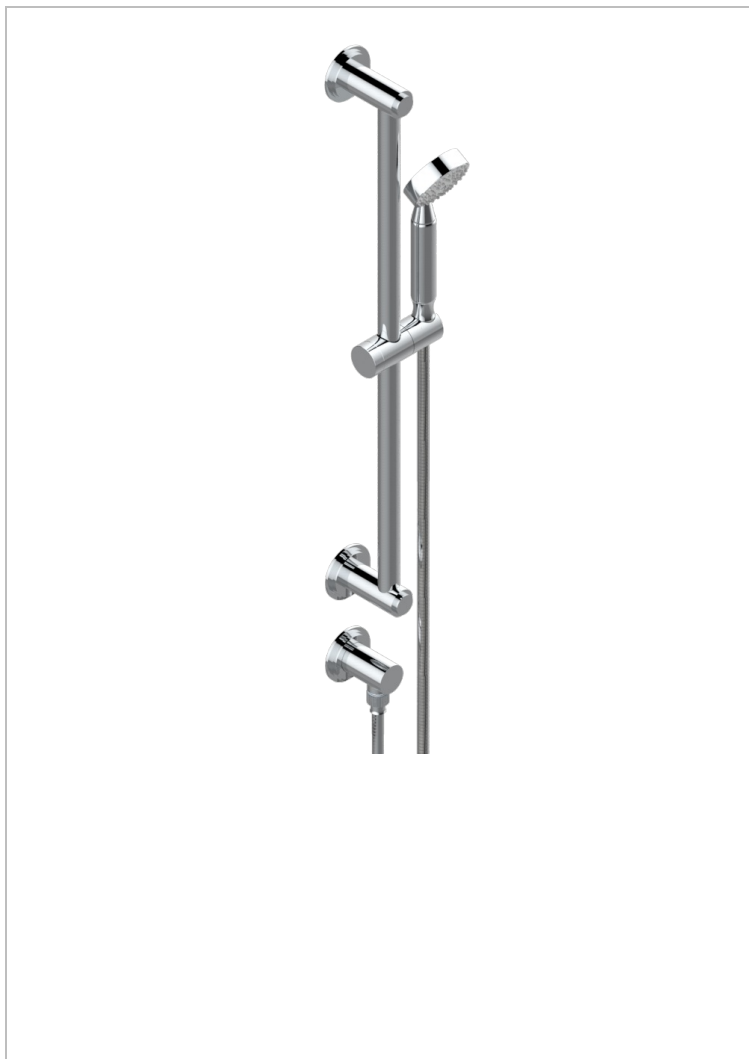

FAUBOURG BLACK PORCELAIN

G2L-58/US

Slide bar with handsower and elbow

CHARACTERISTIC

- Faubourg Black Porcelain
- Slide bar with handsower and elbow

TECHNICAL SPECS

- Recommandé : 3 bars (max. 5 bars) - Advised : 43,5 psi (max. 72 psi)
- 9,5 l/min à 3 bars (2.5 gpm at 43.5 psi)

AVAILABLE FINITIONS

Black ceram - D30
Blush PVD - H62
Brass color PVD - H49
Brown bronze color PVD - F33
Chrome polished - A02
Chrome polished / gold polished - G02

Gold color PVD - H52
Gold mat - F07
Gold polished - F01
Graphite PVD - H64
Matt Umber PVD - H67
Matt blush PVD - H60

Matt brass color PVD - H50
Matt brown bronze color PVD - F34
Matt chrome (American satin) - C02
Matt gold color PVD - H53
Matt graphite PVD - H65
Matt nickel (American satin) - C01

Matt nickel color PVD - H56
Natural smoked Brass - A13
Nickel antique / Sovereign - H28
Nickel color PVD - H55
Nickel polished - B01
Soft gold - F30

Soft matt gold - F31
Umber PVD - H66