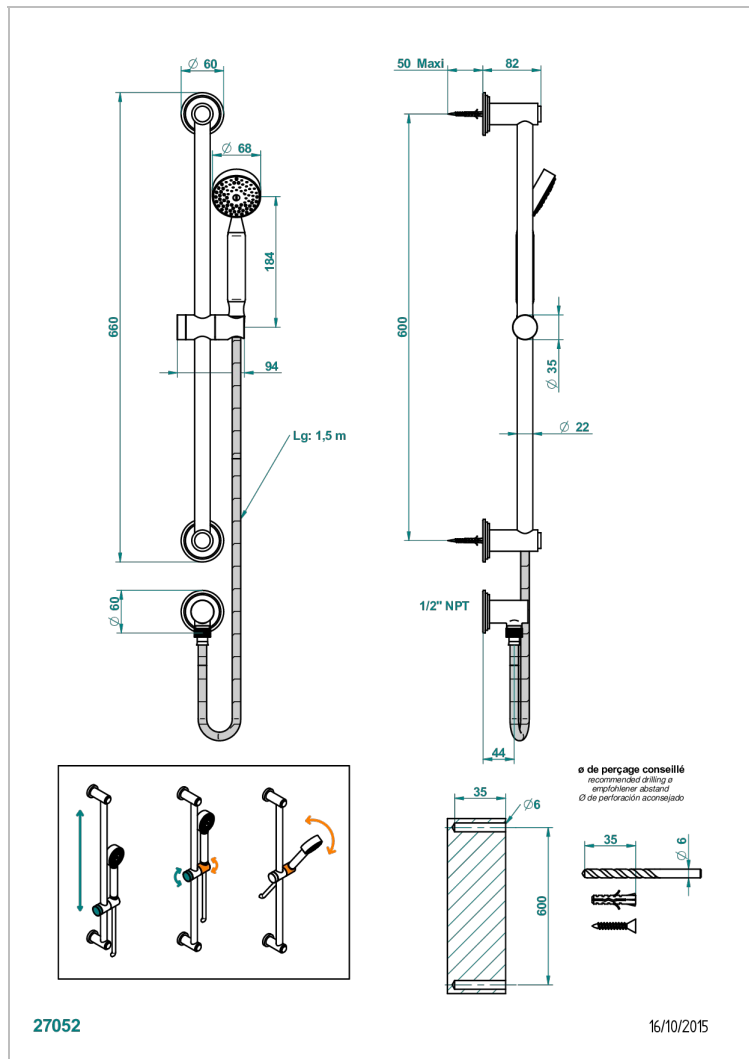

FAUBOURG BLACK PORCELAIN

G2L-58/US

Slide bar with handsower and elbow

CHARACTERISTIC

- Faubourg Black Porcelain
- Slide bar with handsower and elbow

TECHNICAL SPECS

- Recommandé : 3 bars (max. 5 bars) - Advised : 43,5 psi (max. 72 psi)
- 9,5 l/min à 3 bars (2.5 gpm at 43.5 psi)

AVAILABLE FINITIONS

Black ceram - D30
Blush PVD - H62
Brass color PVD - H49
Brown bronze color PVD - F33
Chrome polished - A02
Chrome polished / gold polished - G02

Gold color PVD - H52
Gold mat - F07
Gold polished - F01
Graphite PVD - H64
Matt Umber PVD - H67
Matt blush PVD - H60

Soft matt gold - F31
Umber PVD - H66