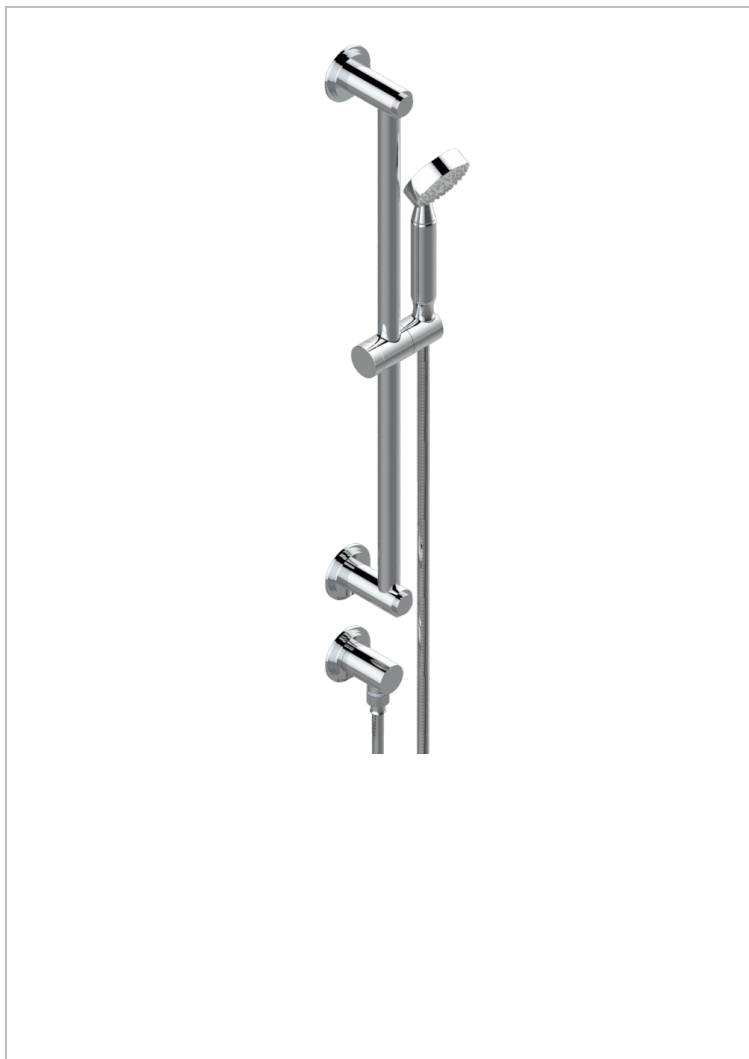

FAUBOURG BLACK PORCELAIN

G2L-58/US

Slide bar with handshower and elbow

CHARACTERISTIC

- Faubourg Black Porcelain
- Slide bar with handshower and elbow

TECHNICAL SPECS

- Recommandé : 3 bars (max. 5 bars) - Advised : 43,5 psi (max. 72 psi)
- 9,5 l/min à 3 bars (2.5 gpm at 43.5 psi)

AVAILABLE FINITIONS

Black ceram - D30
Blush PVD - H62
Brass color PVD - H49
Brown bronze color PVD - F33
Chrome polished - A02
Chrome polished / gold polished - G02

Gold color PVD - H52
Gold mat - F07
Gold polished - F01
Graphite PVD - H64
Matt Umber PVD - H67
Matt blush PVD - H60

Matt brass color PVD - H50
Matt brown bronze color PVD - F34
Matt chrome (American satin) - C02
Matt gold color PVD - H53
Matt graphite PVD - H65
Matt nickel (American satin) - C01

Matt nickel color PVD - H56
Natural smoked Brass - A13
Nickel antique / Sovereign - H28
Nickel color PVD - H55
Nickel polished - B01
Soft gold - F30

Soft matt gold - F31
Umber PVD - H66