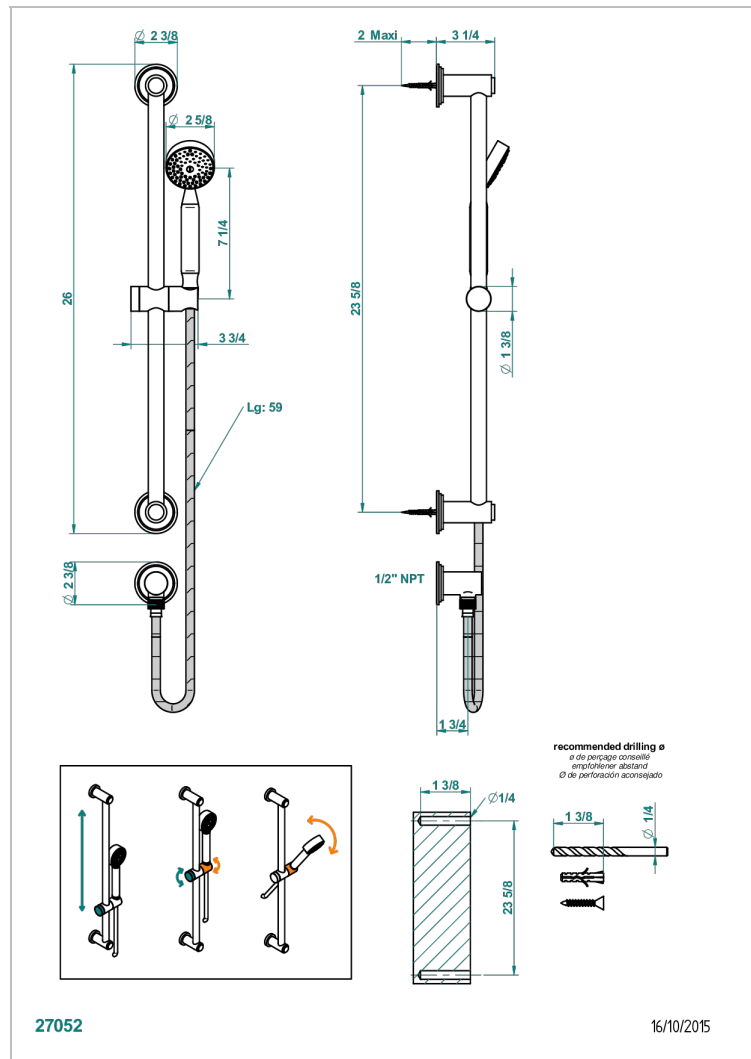

FAUBOURG BLACK PORCELAIN

G2L-58/US

Slide bar with handshower and elbow

CHARACTERISTIC

- Faubourg Black Porcelain
- Slide bar with handshower and elbow

TECHNICAL SPECS

- Recommandé : 3 bars (max. 5 bars) - Advised : 43,5 psi (max. 72 psi)
- 9,5 l/min à 3 bars (2.5 gpm at 43.5 psi)

AVAILABLE FINITIONS

Black ceram - D30
Blush PVD - H62
Brass color PVD - H49
Brown bronze color PVD - F33
Chrome polished - A02
Chrome polished / gold polished - G02

Gold color PVD - H52
Gold mat - F07
Gold polished - F01
Graphite PVD - H64
Matt Umber PVD - H67
Matt blush PVD - H60