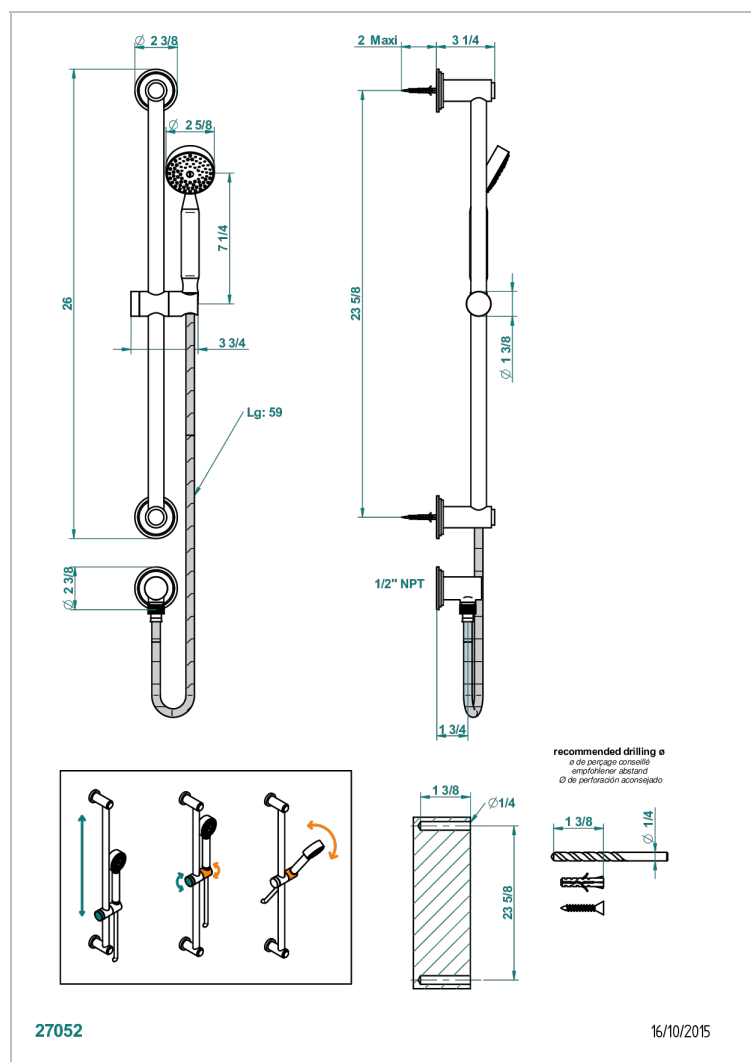

FAUBOURG WHITE PORCELAIN

G2K-58/US

Slide bar with handshower and elbow

CHARACTERISTIC

- Faubourg White Porcelain
- Slide bar with handshower and elbow

TECHNICAL SPECS

- Recommandé : 3 bars (max. 5 bars) - Advised : 43,5 psi (max. 72 psi)
- 9,5 l/min à 3 bars (2.5 gpm at 43.5 psi)