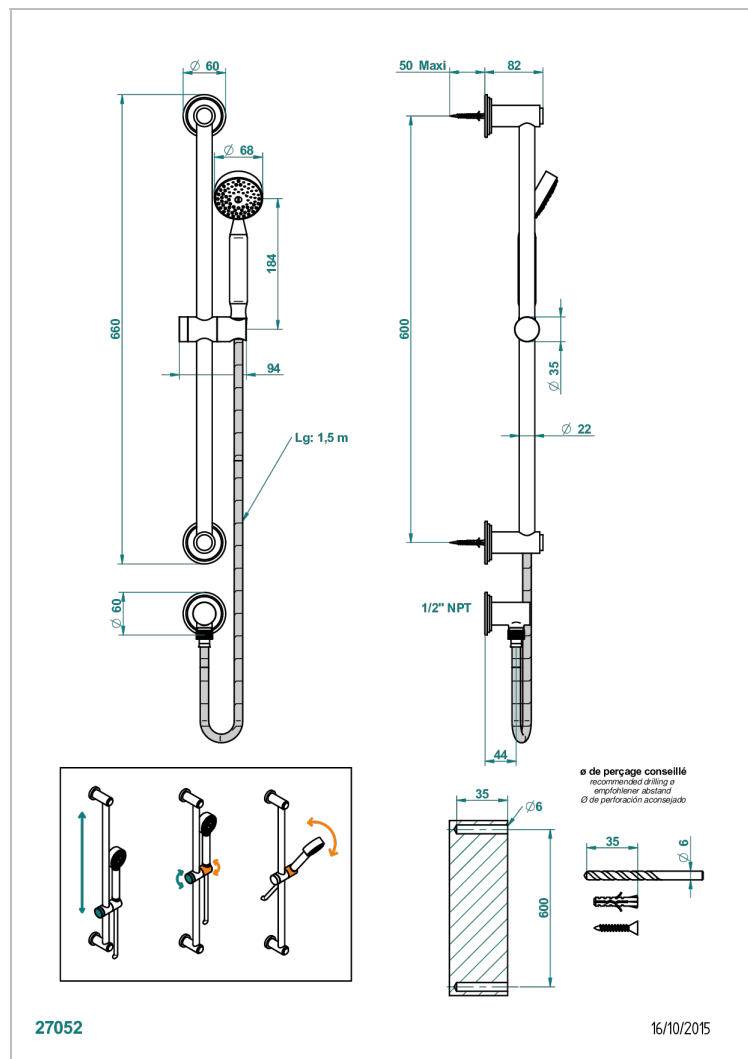

FAUBOURG WHITE PORCELAIN WITH LEVER HANDLES

G2J-58/US

Slide bar with handsower and elbow

CHARACTERISTIC

- Faubourg White Porcelain with lever handles
- Slide bar with handsower and elbow

TECHNICAL SPECS

- Recommandé : 3 bars (max. 5 bars) - Advised : 43,5 psi (max. 72 psi)
- 9,5 l/min à 3 bars (2.5 gpm at 43.5 psi)