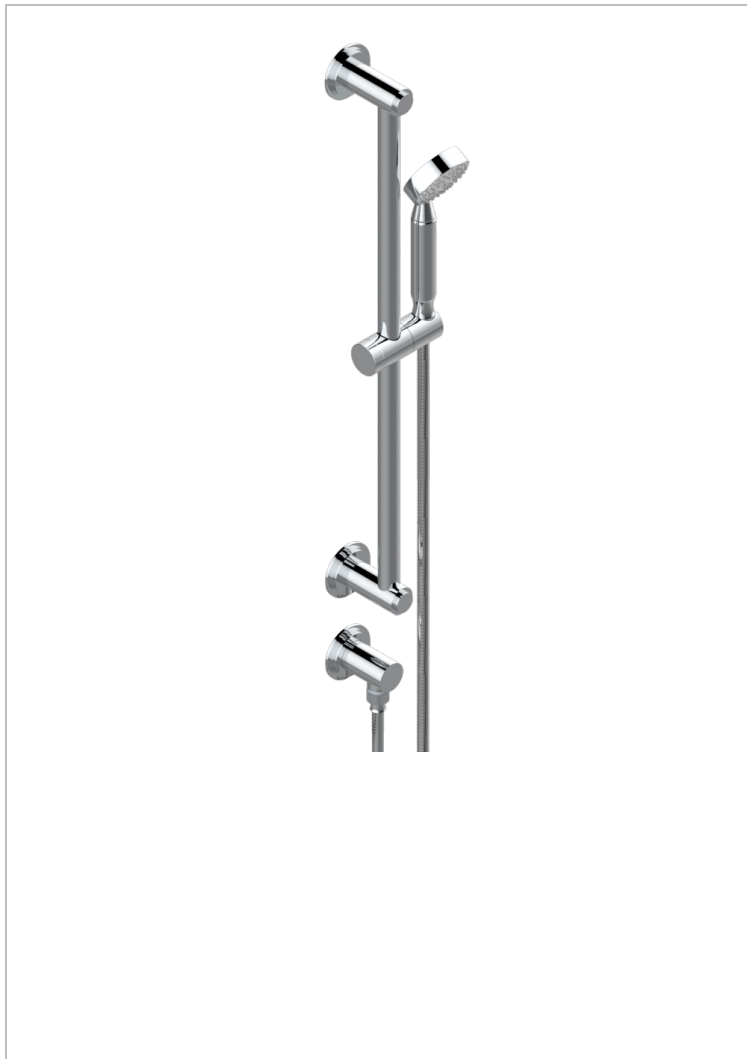

FAUBOURG WHITE PORCELAIN WITH LEVER HANDLES

G2J-58/US

Slide bar with handshower and elbow

CHARACTERISTIC

- Faubourg White Porcelain with lever handles
- Slide bar with handshower and elbow

TECHNICAL SPECS

- Recommandé : 3 bars (max. 5 bars) - Advised : 43,5 psi (max. 72 psi)
- 9,5 l/min à 3 bars (2.5 gpm at 43.5 psi)

AVAILABLE FINITIONS

Black ceram - D30
Blush PVD - H62
Brass color PVD - H49
Brown bronze color PVD - F33
Chrome polished - A02
Chrome polished / gold polished - G02

Gold color PVD - H52
Gold mat - F07
Gold polished - F01
Graphite PVD - H64
Matt Umber PVD - H67
Matt blush PVD - H60

Matt brass color PVD - H50
Matt brown bronze color PVD - F34
Matt chrome (American satin) - C02
Matt gold color PVD - H53
Matt graphite PVD - H65
Matt nickel (American satin) - C01

Matt nickel color PVD - H56
Natural smoked Brass - A13
Nickel antique / Sovereign - H28
Nickel color PVD - H55
Nickel polished - B01
Soft gold - F30

Soft matt gold - F31
Umber PVD - H66