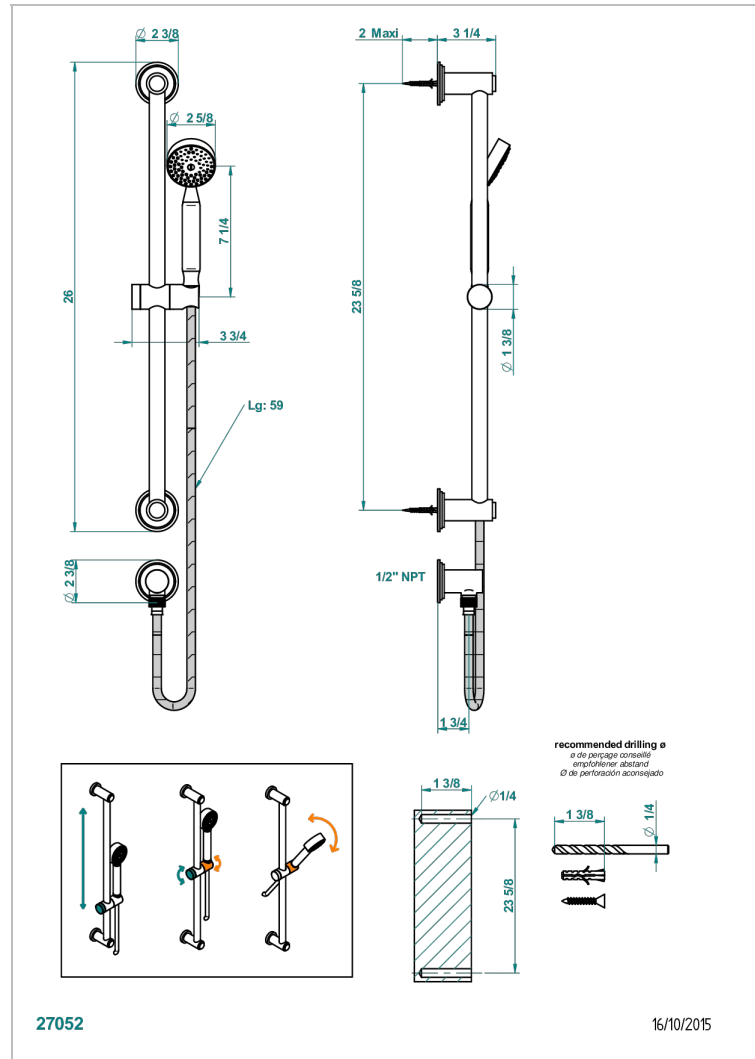

FAUBOURG WHITE PORCELAIN WITH LEVER HANDLES

G2J-58/US

Slide bar with handshower and elbow

CHARACTERISTIC

- Faubourg White Porcelain with lever handles
- Slide bar with handshower and elbow

TECHNICAL SPECS

- Recommandé : 3 bars (max. 5 bars) - Advised : 43,5 psi (max. 72 psi)
- 9,5 l/min à 3 bars (2.5 gpm at 43.5 psi)