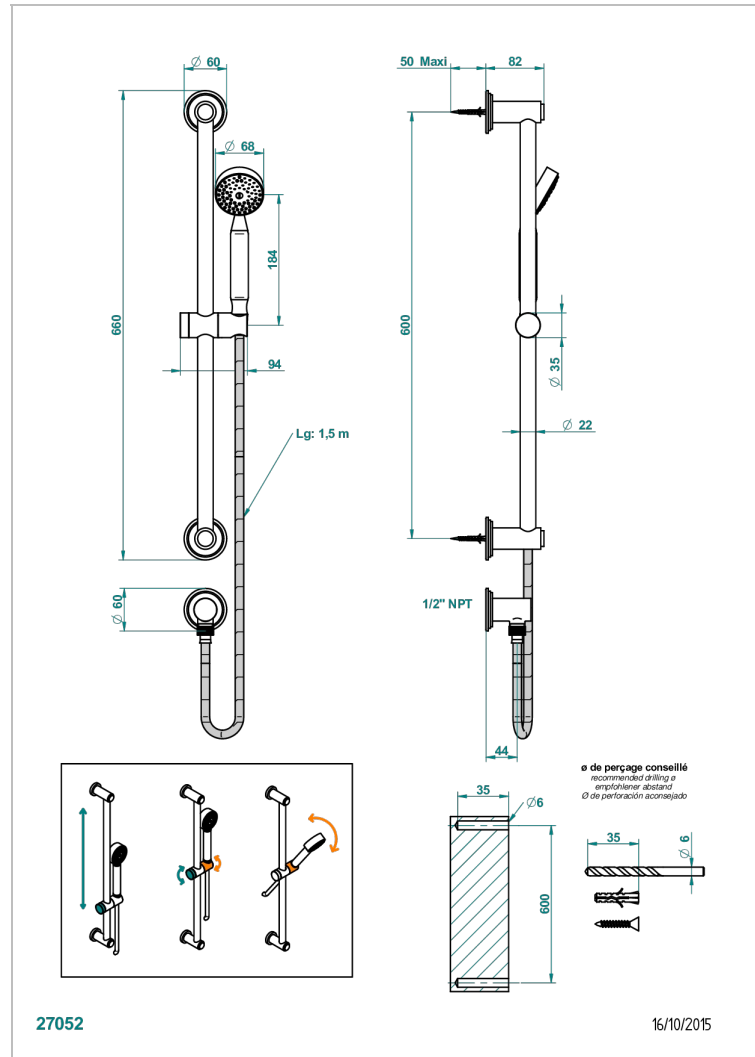

# LE 9 HOWLITE

G2H-58/US

Slide bar with handsower and elbow

## CHARACTERISTIC

- Le 9 Howlite
- Slide bar with handsower and elbow

## TECHNICAL SPECS

- Recommandé : 3 bars (max. 5 bars) - Advised : 43,5 psi (max. 72 psi)
- 9,5 l/min à 3 bars (2.5 gpm at 43.5 psi)