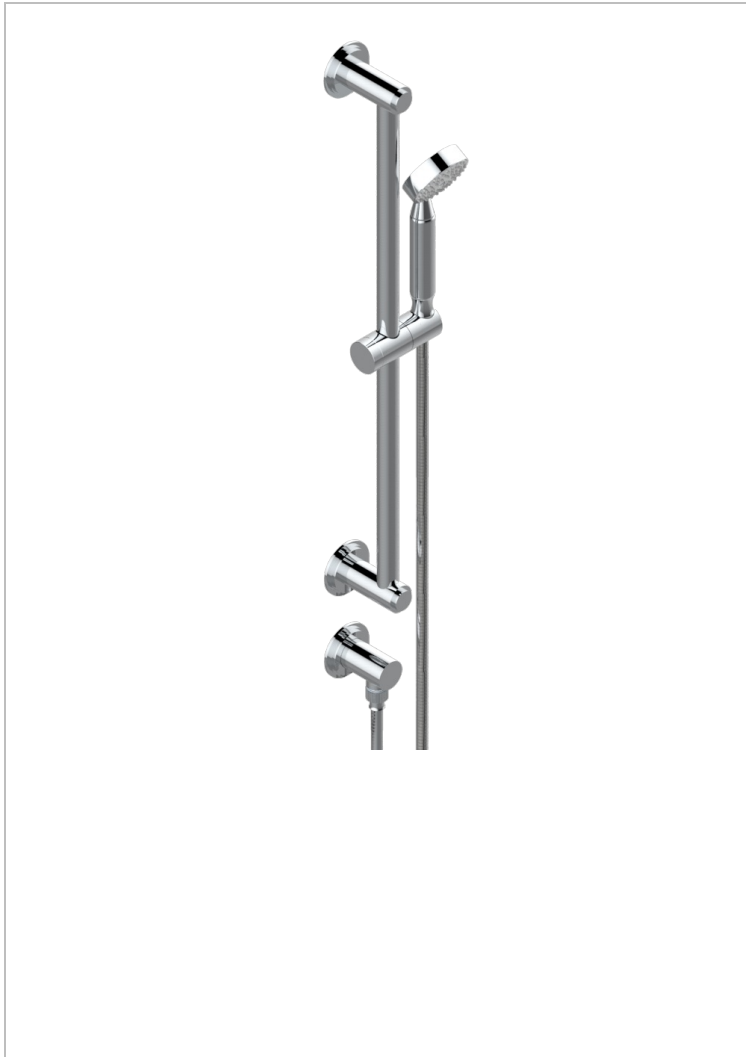

# LE 9 HOWLITE

G2H-58/US

Slide bar with handsower and elbow

## CHARACTERISTIC

- Le 9 Howlite
- Slide bar with handsower and elbow