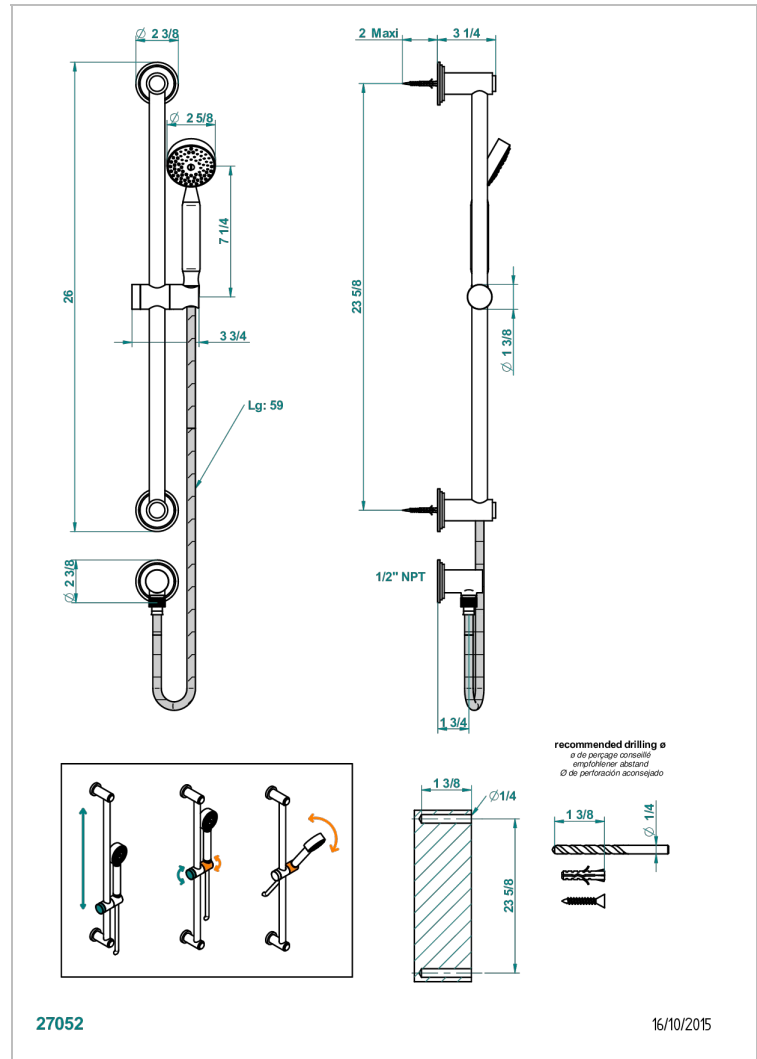

LE 9 HOWLITE

G2H-58/US

Slide bar with handsower and elbow

CHARACTERISTIC

- Le 9 Howlite
- Slide bar with handsower and elbow

TECHNICAL SPECS

- Recommandé : 3 bars (max. 5 bars) - Advised : 43,5 psi (max. 72 psi)
- 9,5 l/min à 3 bars (2.5 gpm at 43.5 psi)

AVAILABLE FINITIONS

Black ceram - D30
Blush PVD - H62
Brass color PVD - H49
Brown bronze color PVD - F33
Chrome polished - A02
Chrome polished / gold polished - G02

Gold color PVD - H52
Gold mat - F07
Gold polished - F01
Graphite PVD - H64
Matt Umber PVD - H67
Matt blush PVD - H60

Soft matt gold - F31
Umber PVD - H66