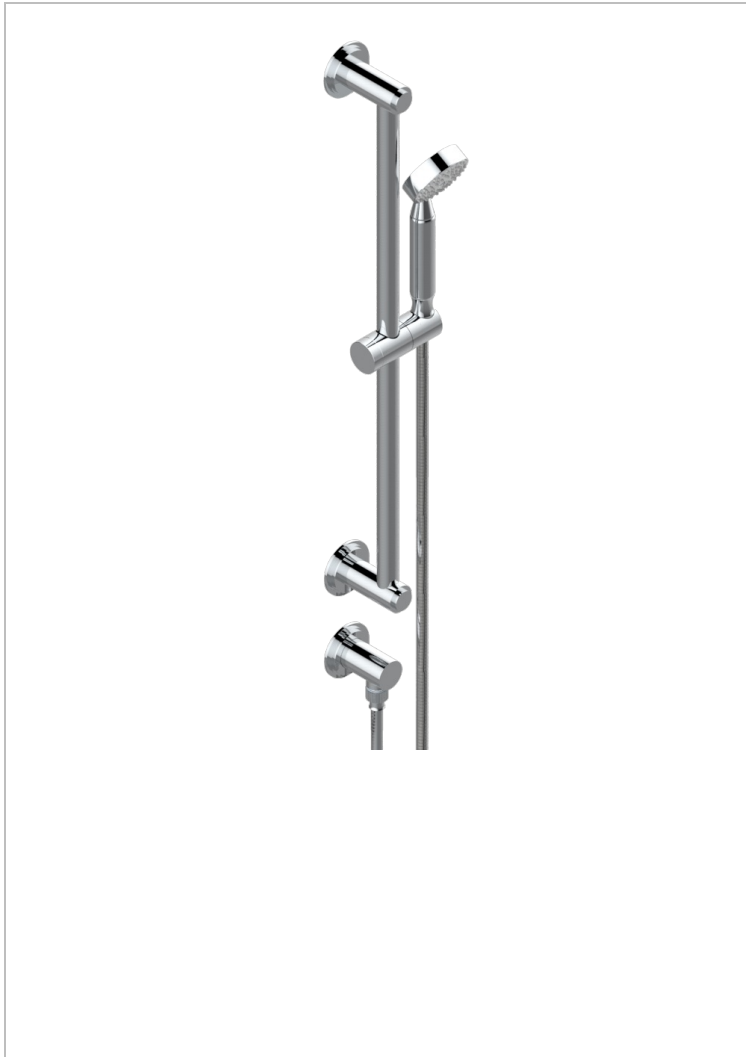

LE 9 HOWLITE

G2H-58/US

Slide bar with handsower and elbow

CHARACTERISTIC

- Le 9 Howlite
- Slide bar with handsower and elbow

TECHNICAL SPECS

- Recommandé : 3 bars (max. 5 bars) - Advised : 43,5 psi (max. 72 psi)
- 9,5 l/min à 3 bars (2.5 gpm at 43.5 psi)

AVAILABLE FINITIONS

Black ceram - D30
Blush PVD - H62
Brass color PVD - H49
Brown bronze color PVD - F33
Chrome polished - A02
Chrome polished / gold polished - G02

Gold color PVD - H52
Gold mat - F07
Gold polished - F01
Graphite PVD - H64
Matt Umber PVD - H67
Matt blush PVD - H60

Matt brass color PVD - H50
Matt brown bronze color PVD - F34
Matt chrome (American satin) - C02
Matt gold color PVD - H53
Matt graphite PVD - H65
Matt nickel (American satin) - C01

Matt nickel color PVD - H56
Natural smoked Brass - A13
Nickel antique / Sovereign - H28
Nickel color PVD - H55
Nickel polished - B01
Soft gold - F30

Soft matt gold - F31
Umber PVD - H66