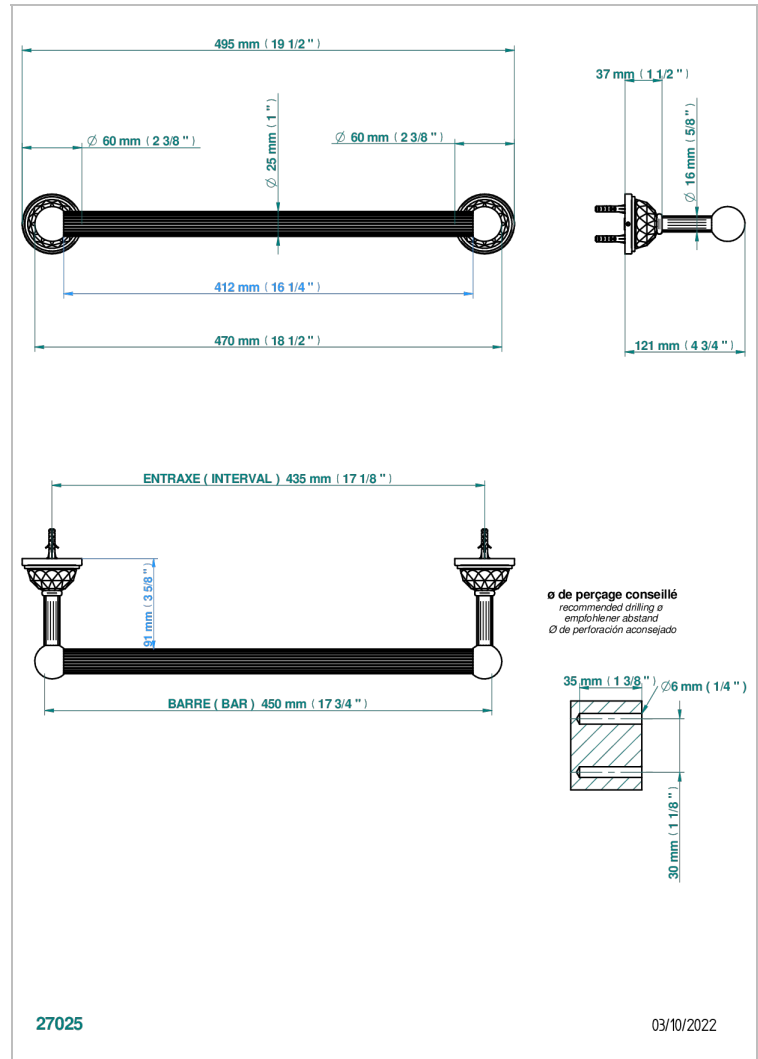

# MANDARINE CRISTALLIA DIAMANT

U1K-526/45

Bath towel holder, length: 450 mm

THG<sup>®</sup>  
PARIS

## CARACTERÍSTICAS

- Mandarine Cristallia Diamant
- Bath towel holder, length: 450 mm