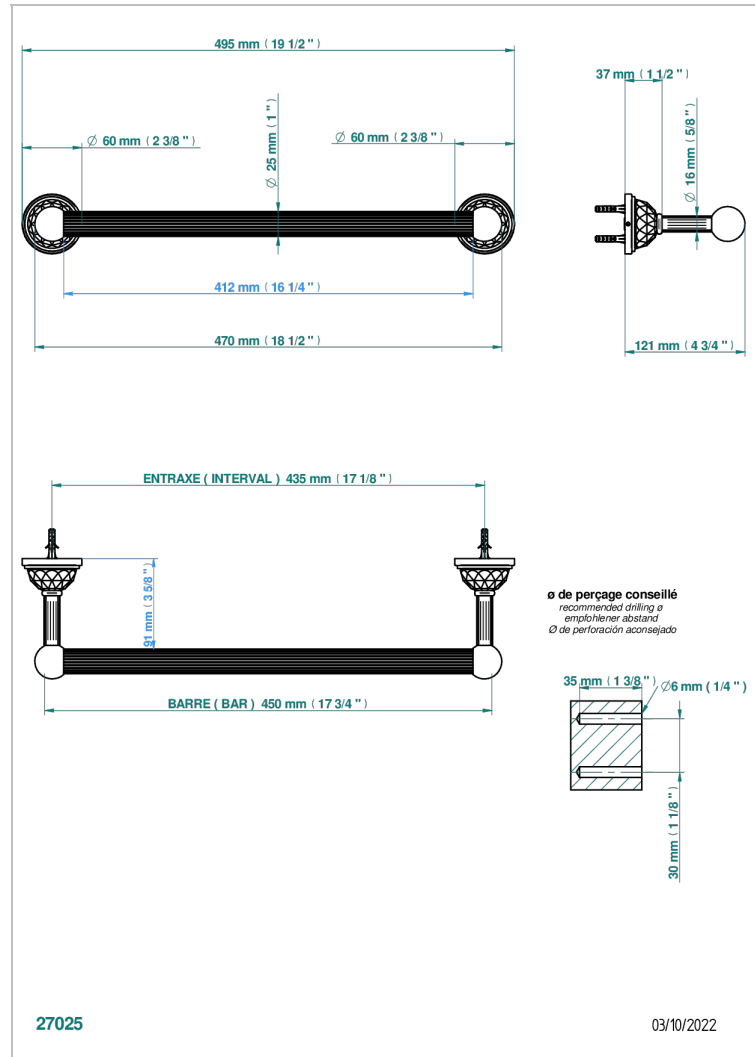

# MANDARINE CRISTALLIA DIAMANT

U1K-526/45

Bath towel holder, length: 450 mm

## CHARACTERISTIC

- Mandarine Cristallia Diamant
- Bath towel holder, length: 450 mm