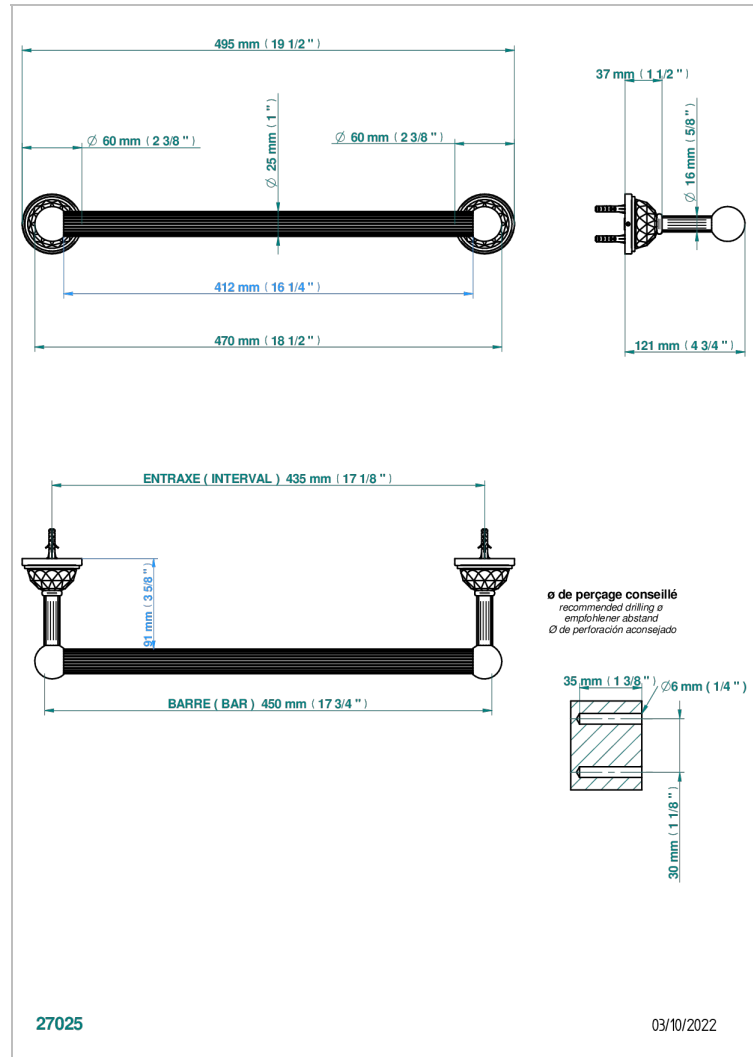

# MANDARINE CRISTALLIA DIAMANT

U1K-526/45

Bath towel holder, length: 450 mm

THG<sup>®</sup>  
PARIS

## CARACTERÍSTICAS

- Mandarine Cristallia Diamant
- Bath towel holder, length: 450 mm