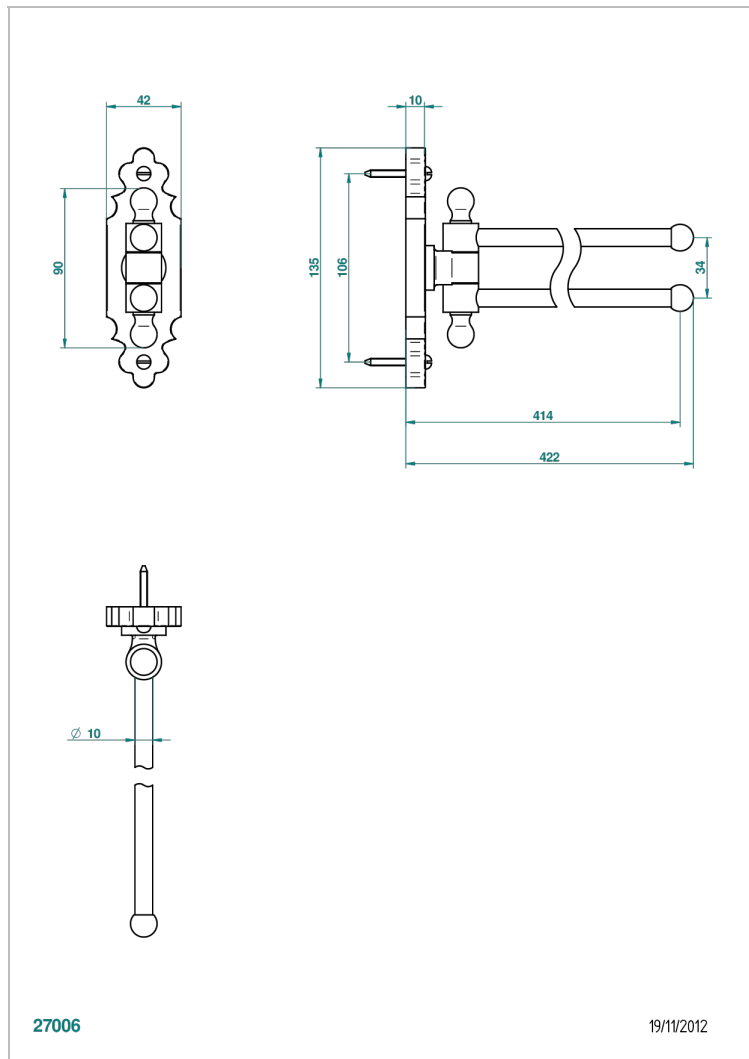

1900 WITH SMOOTH METAL LEVER HANDLES

G3M-522

Towel bar 15 3/4" long, double swivel

27006

19/11/2012

CHARACTERISTIC

- 1900 with smooth metal lever handles
- Towel bar 15 3/4" long, double swivel

AVAILABLE FINITIONS